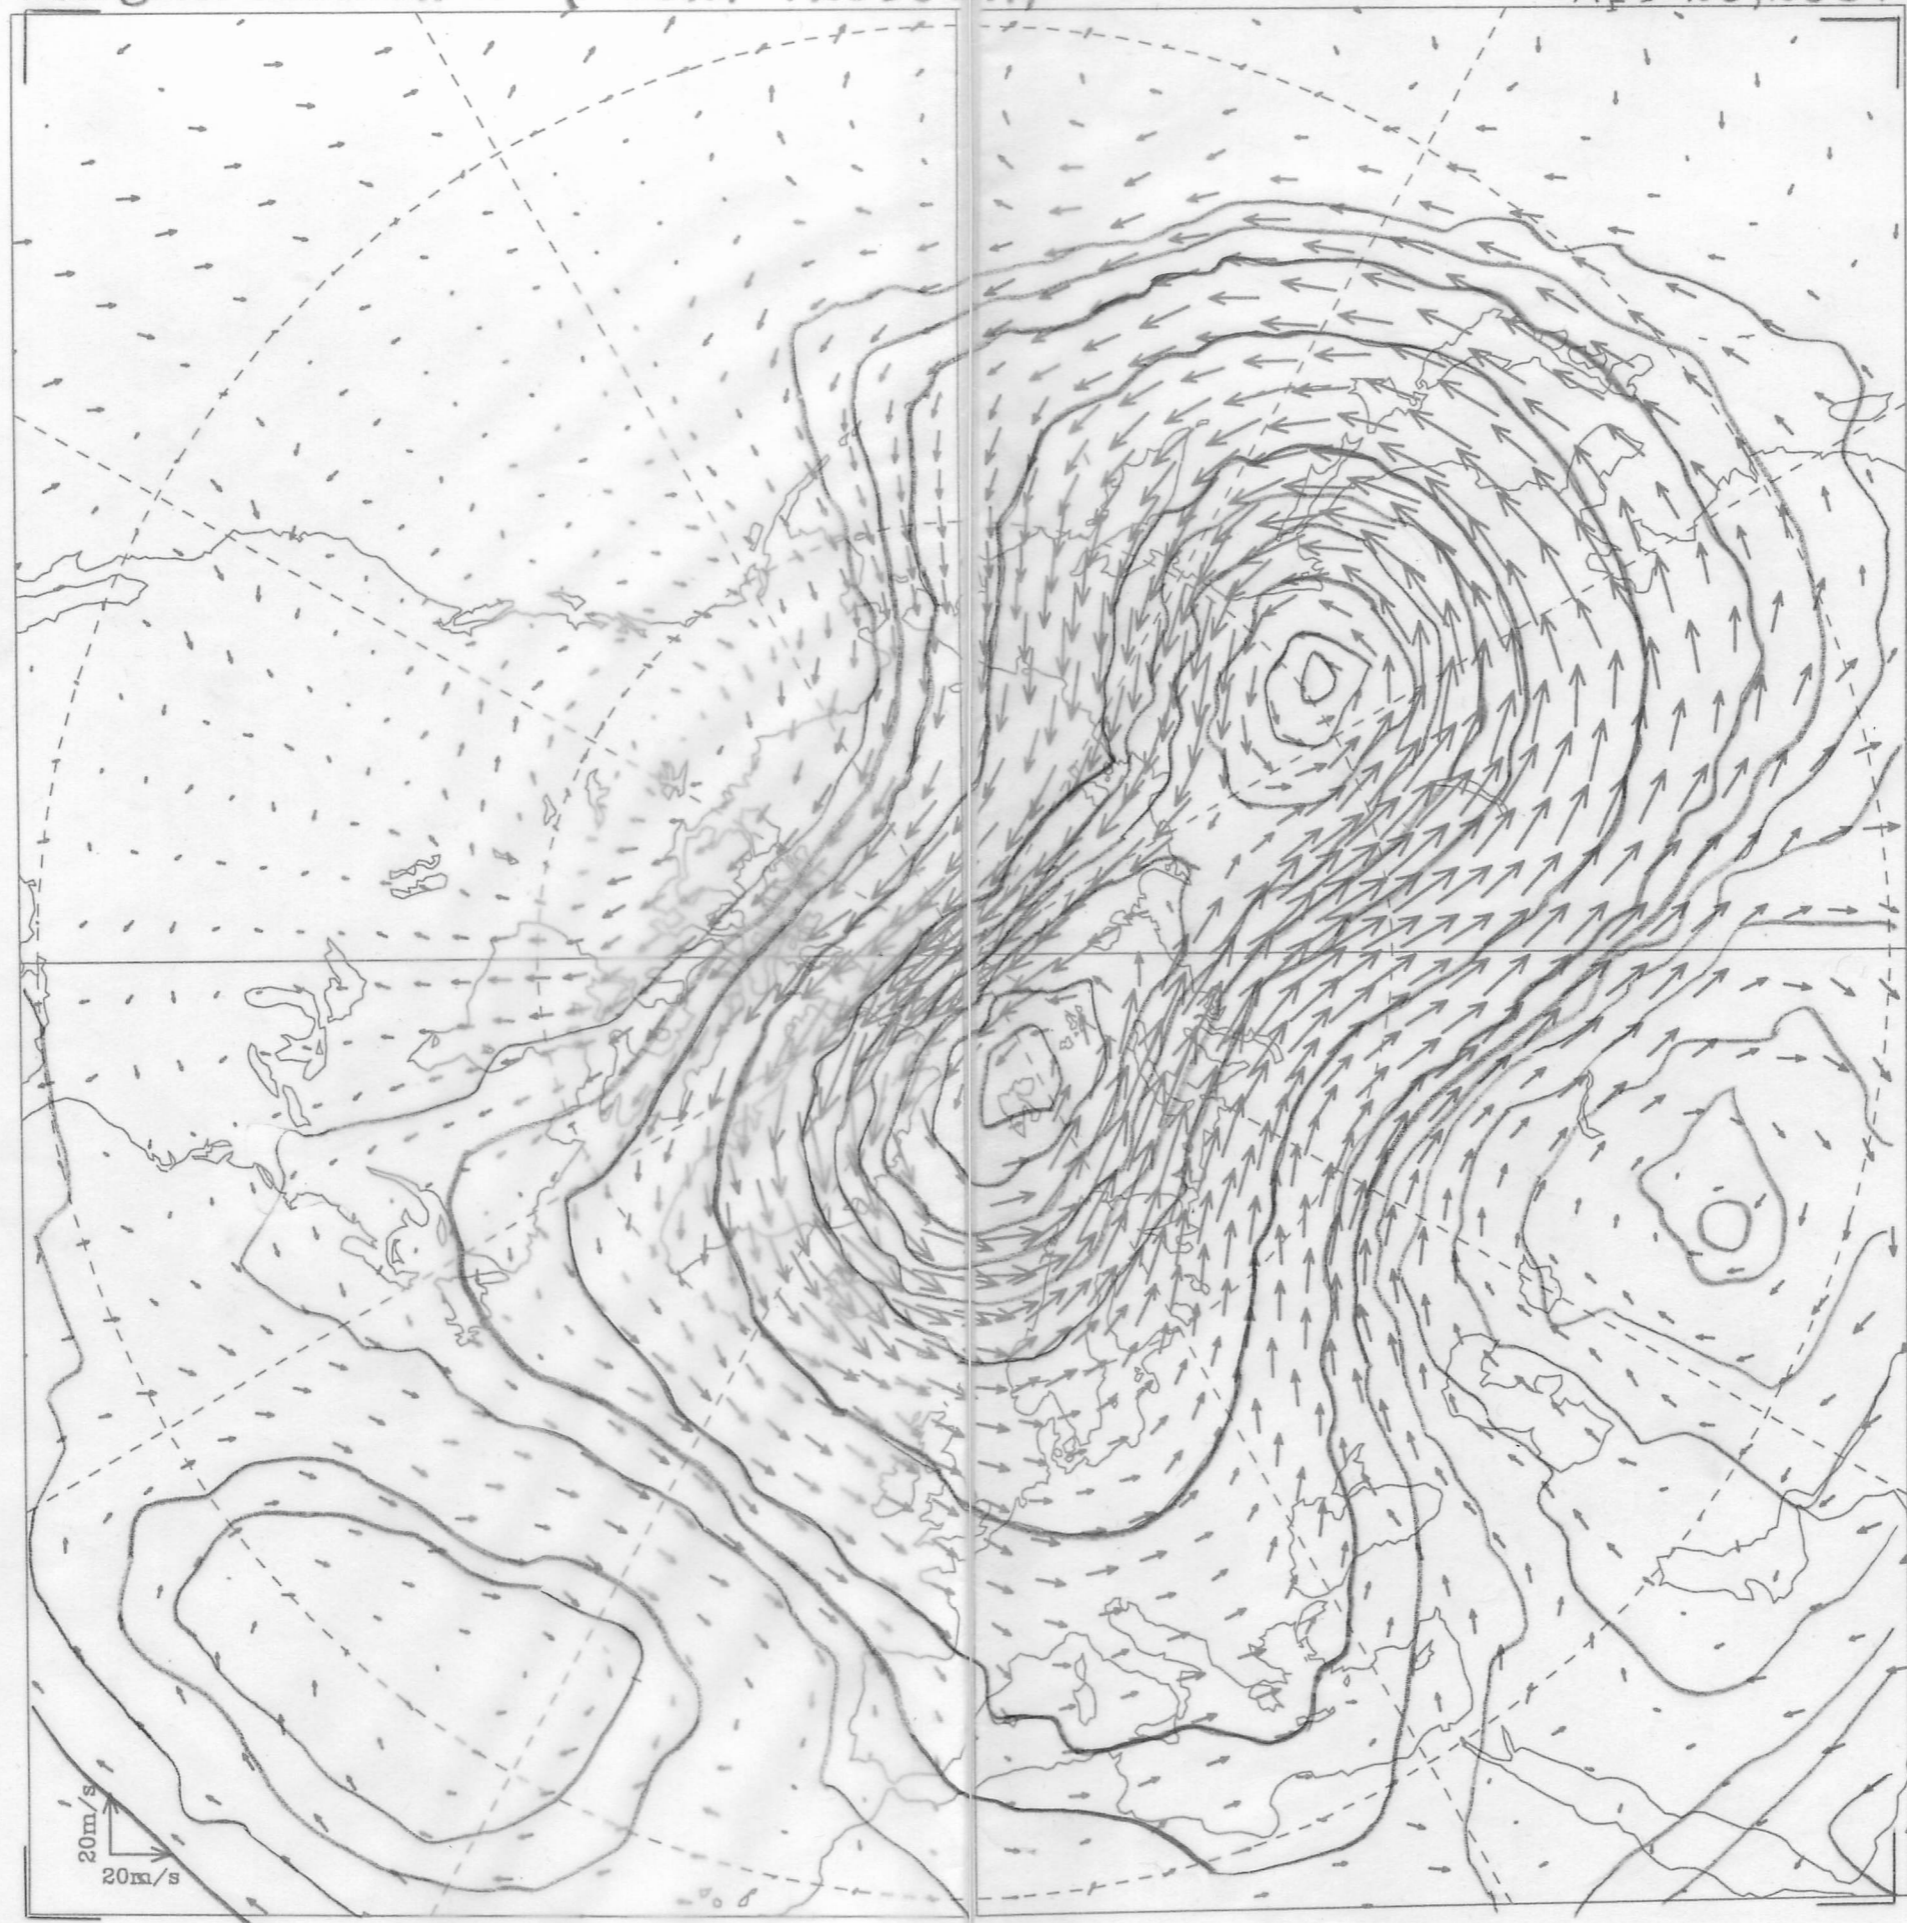

Weight at 505Pa (x10m +20000m)

Apr. 20, 2007

久保恩

20m/s
20m/s