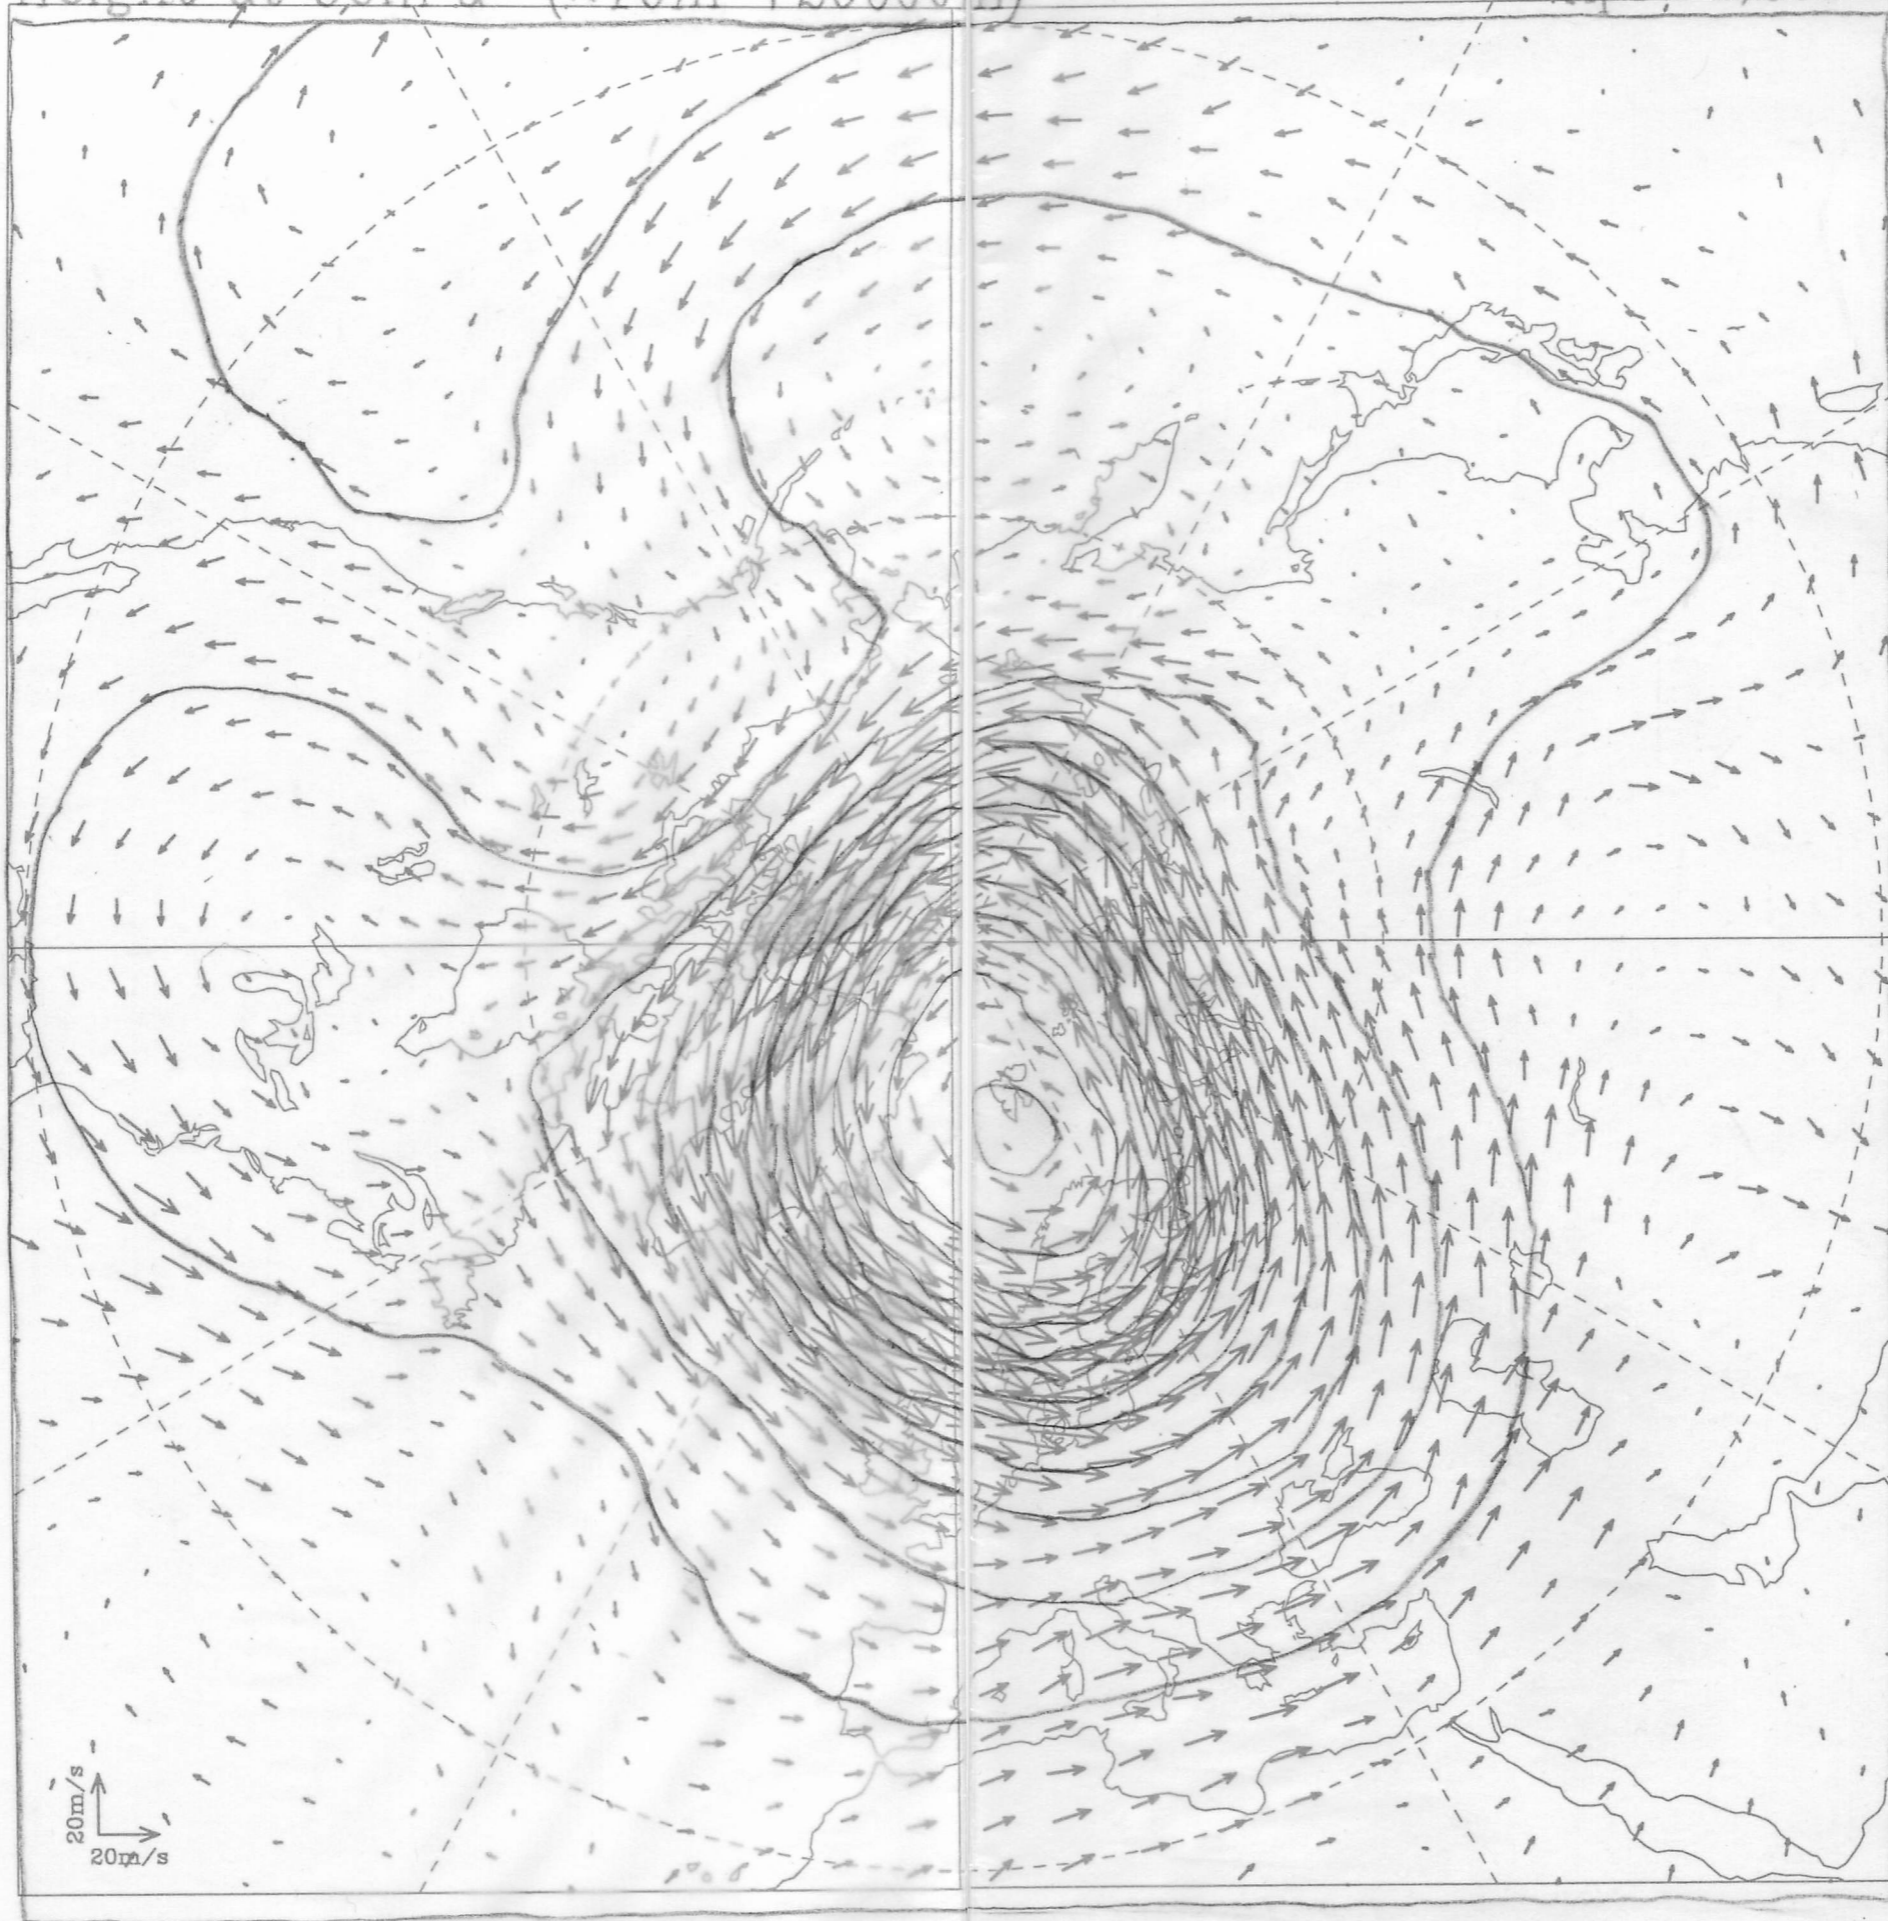

Weight at 50hPa ( $\times 10m + 20000m$ )

Apr. 7, 2007

o: lower than 20000m

25100193 佐佐木風夏

Wind at 50hPa  
Height at 50hPa ( $\times 10m + 20000m$ )

Apr. 8, 2007

38100154 丸茂亮太

Wind at 50hPa (x10m +20000m)