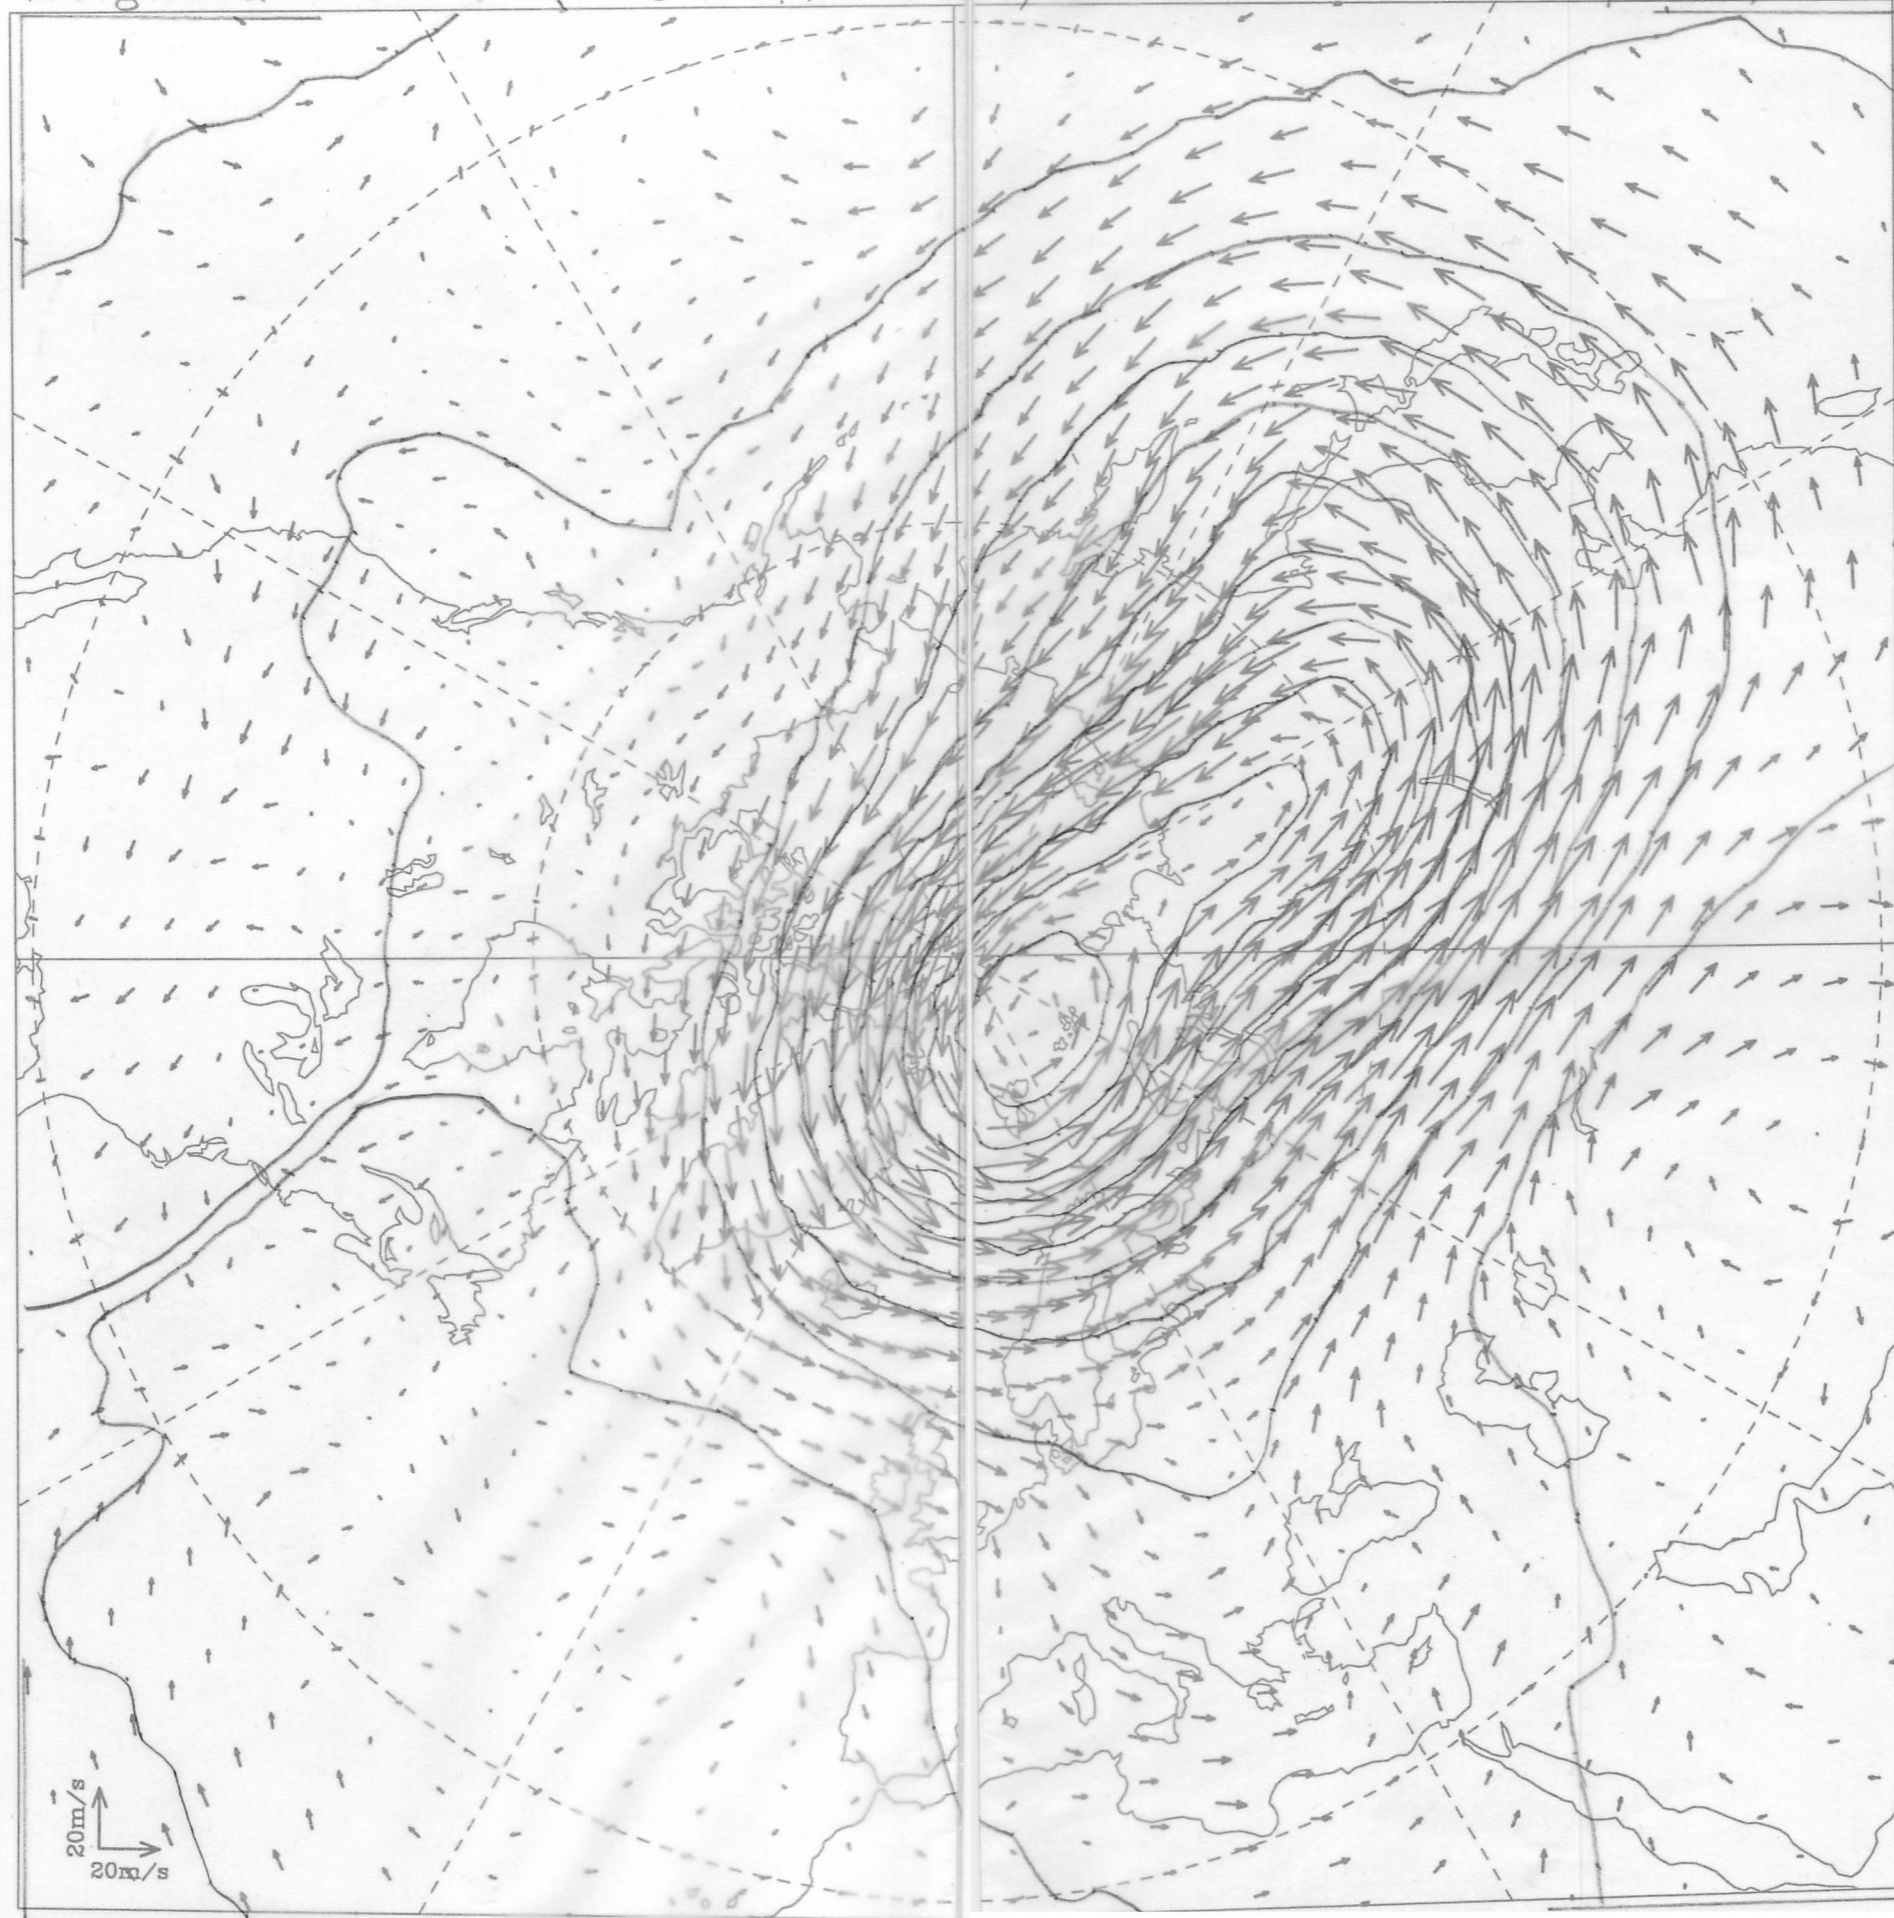

Apr. 16, 2007

o: lower than 20000m

43100049 藤村真也

Wind at 50hPa

Apr. 17, 2007

4/17 藤本  
昌孝  
(200729)

Wind at 50hPa ( $\times 10m + 20000m$ )

Apr. 18, 2007