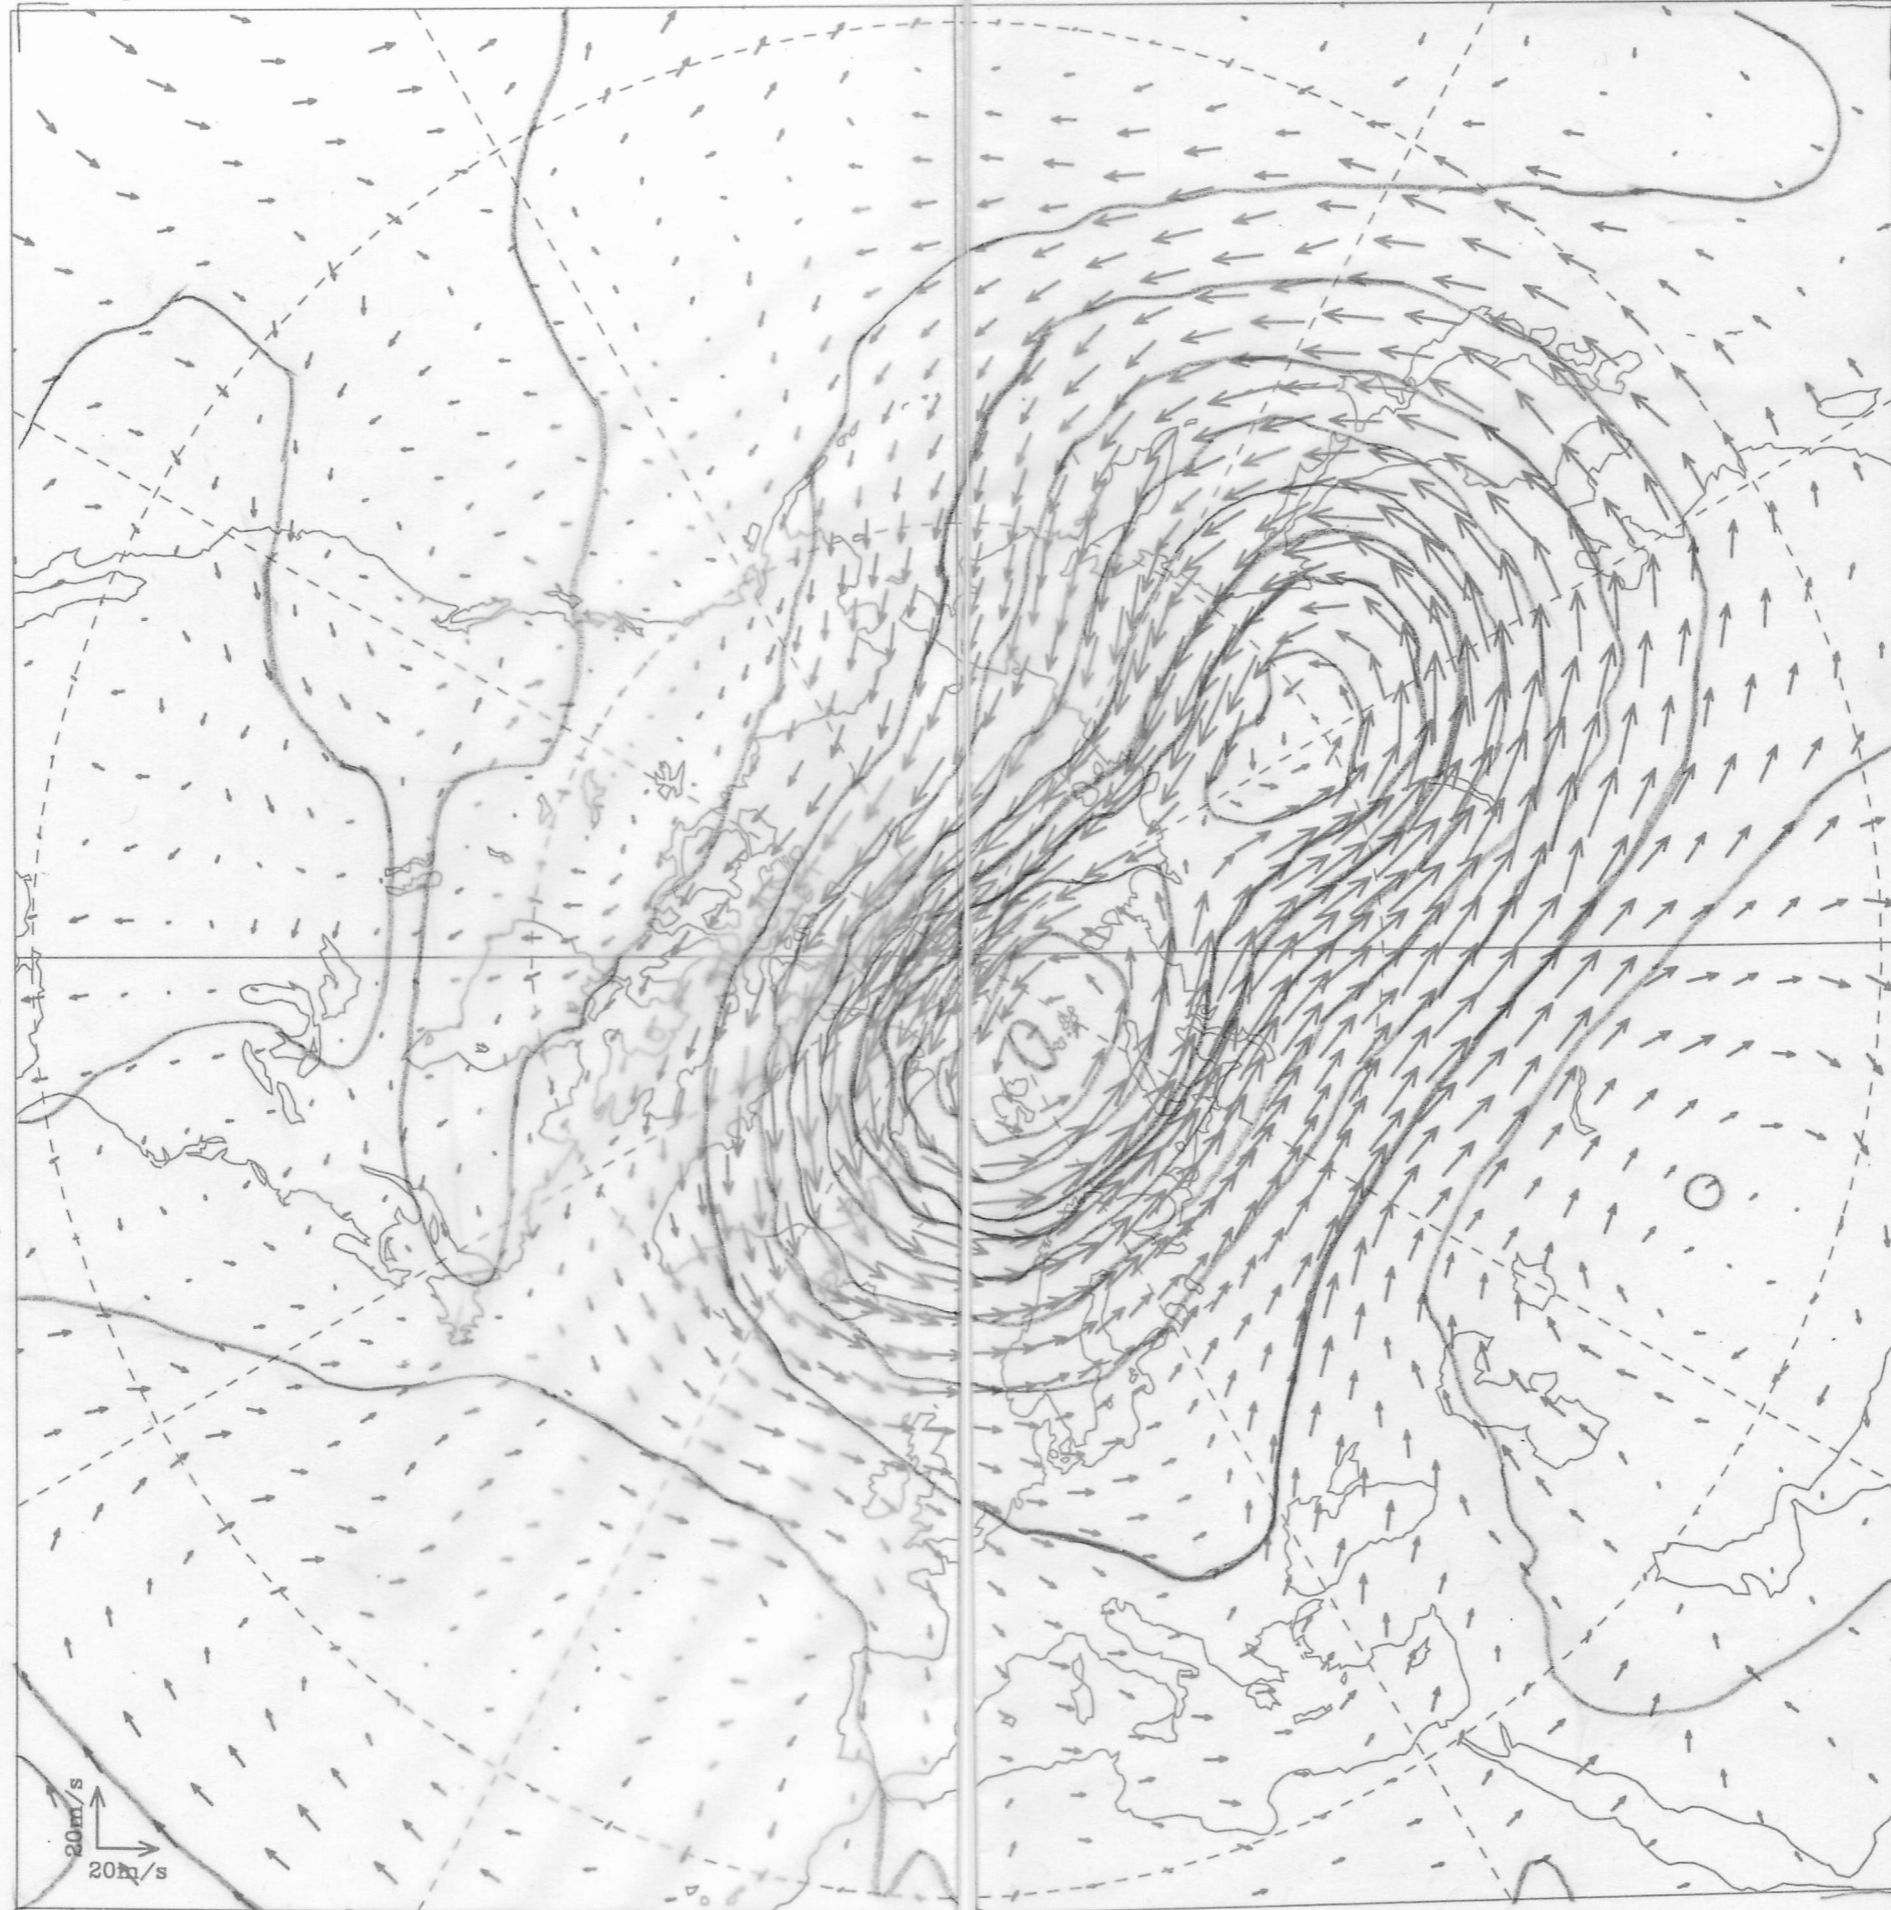

Wind hat 050hPa Pa

April 9, 2007

寺口 美緒