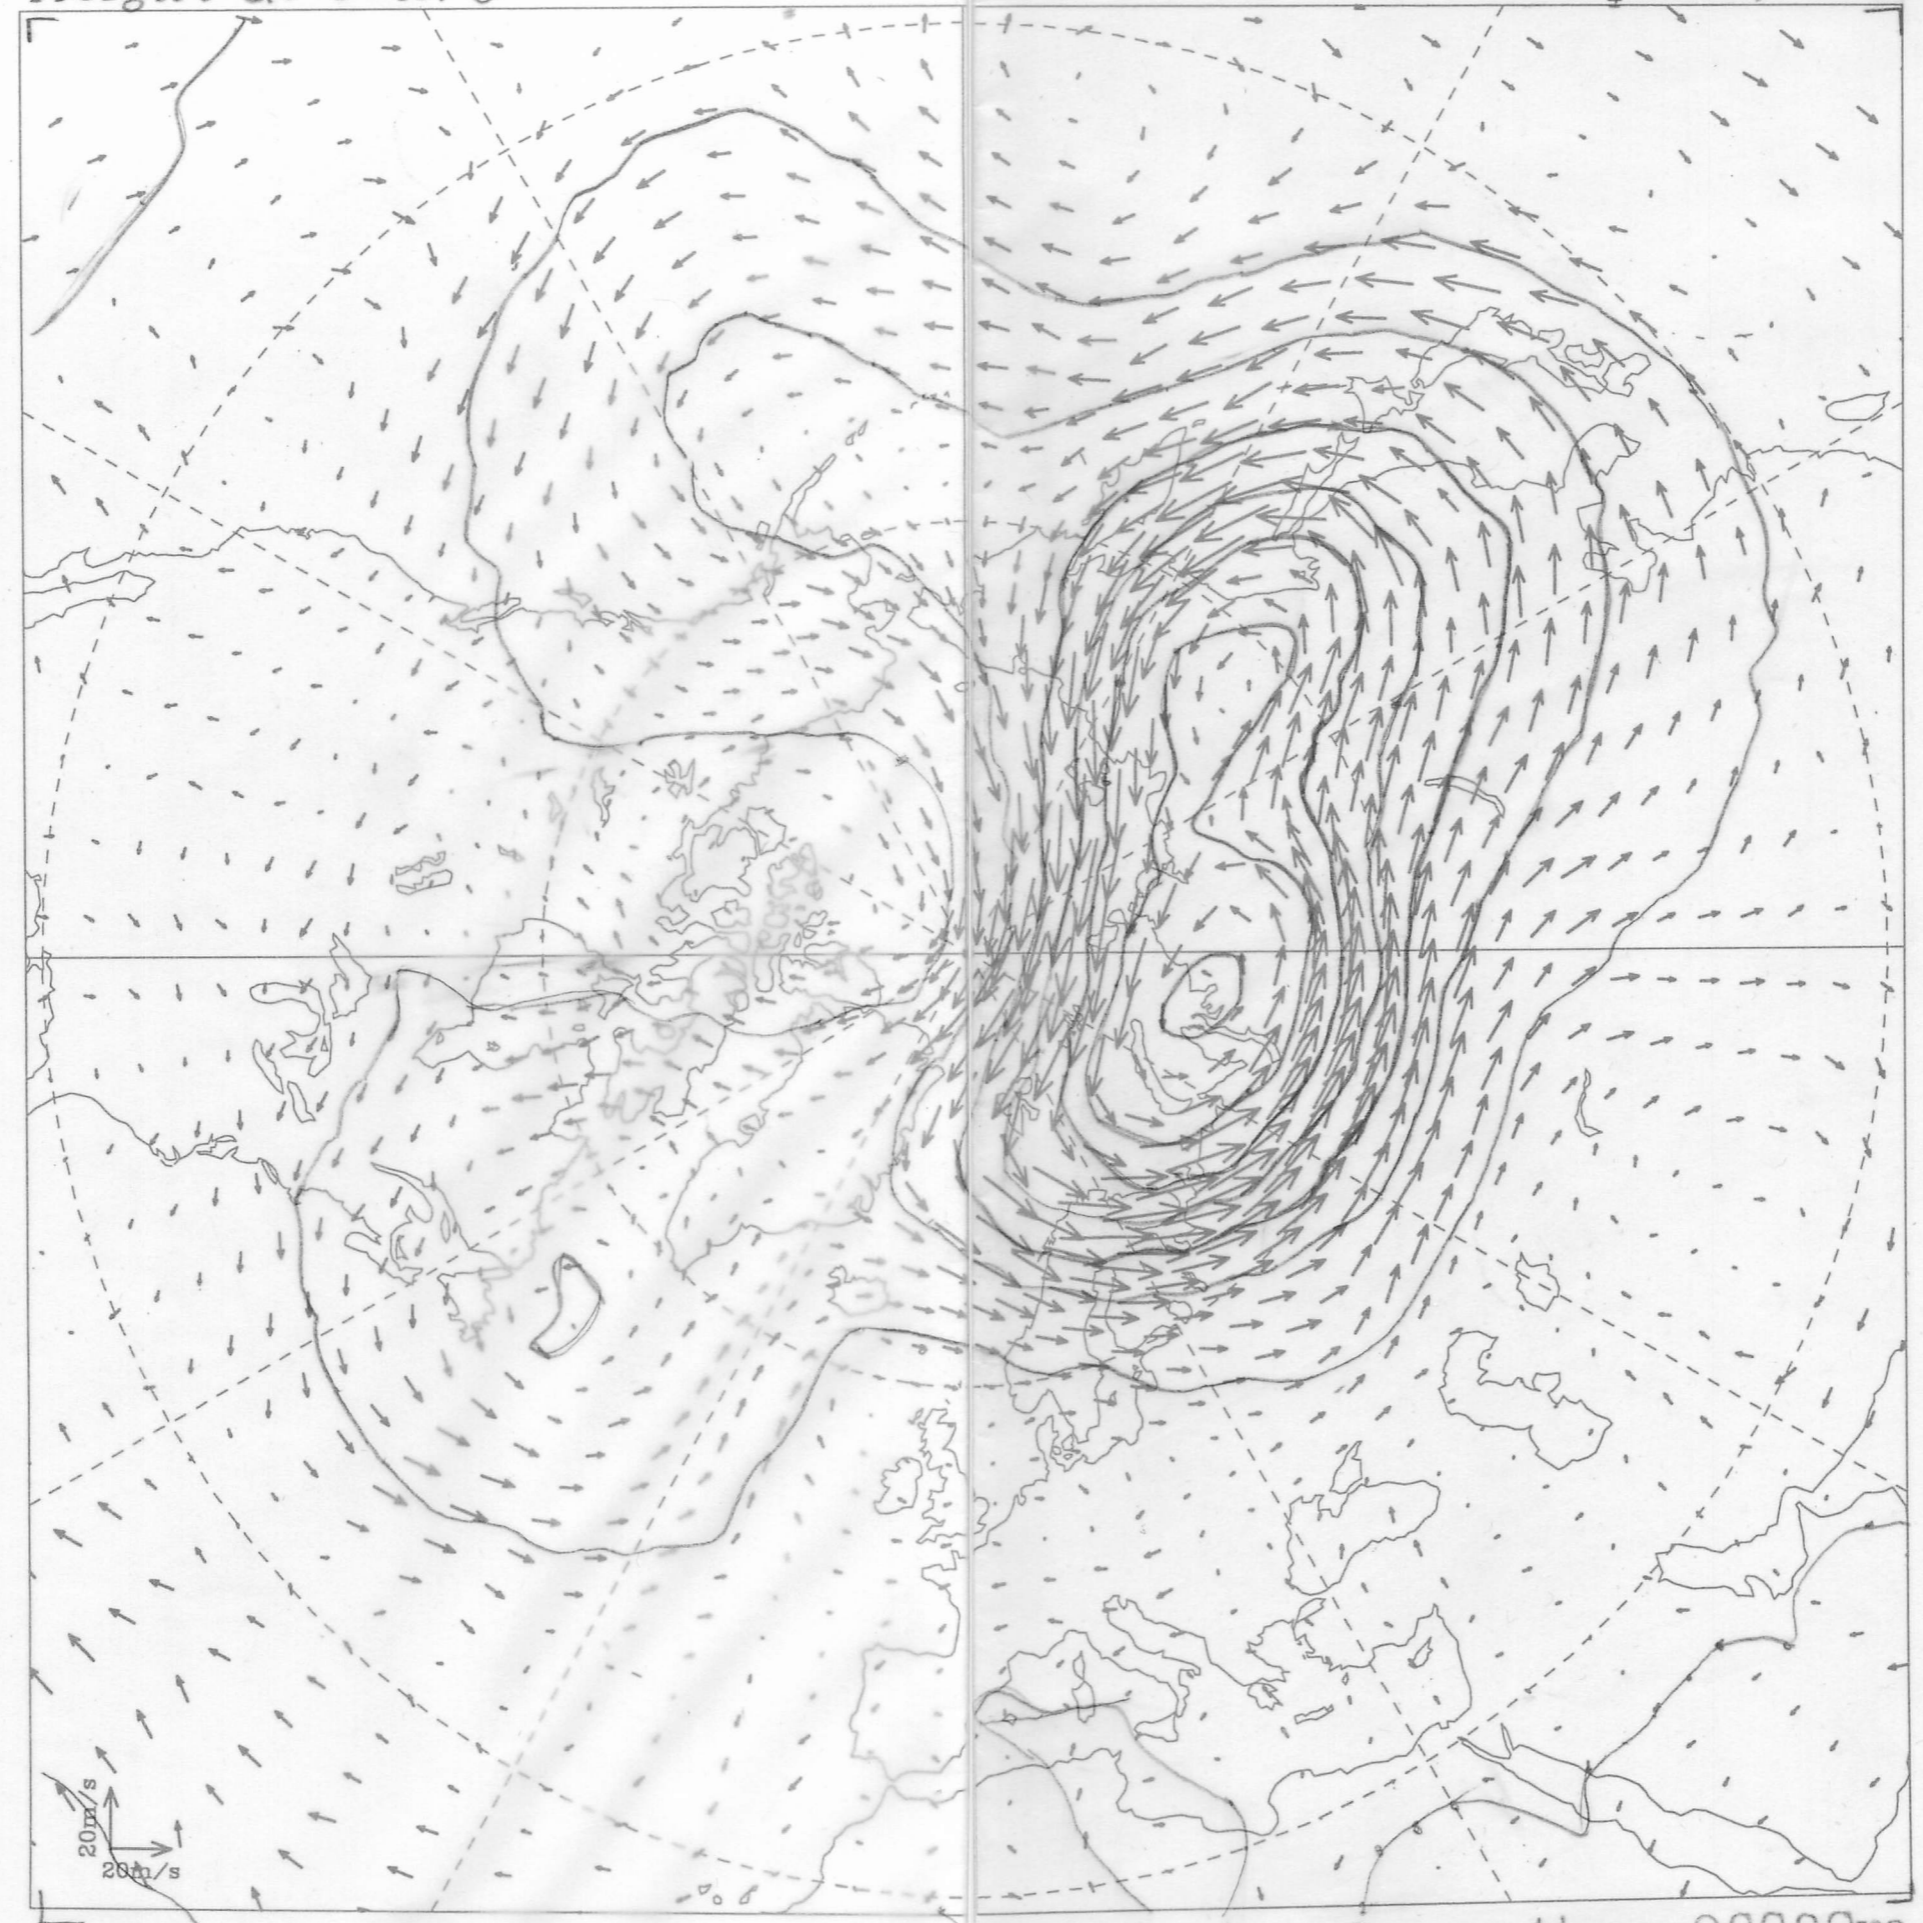

Apr. 26, 2007

等圧線

o: lower than 20000m

42100090 長谷河昌春

Wind at 50hPa

Apr. 27, 2007

o: lower than 20000m

蓮池祐美