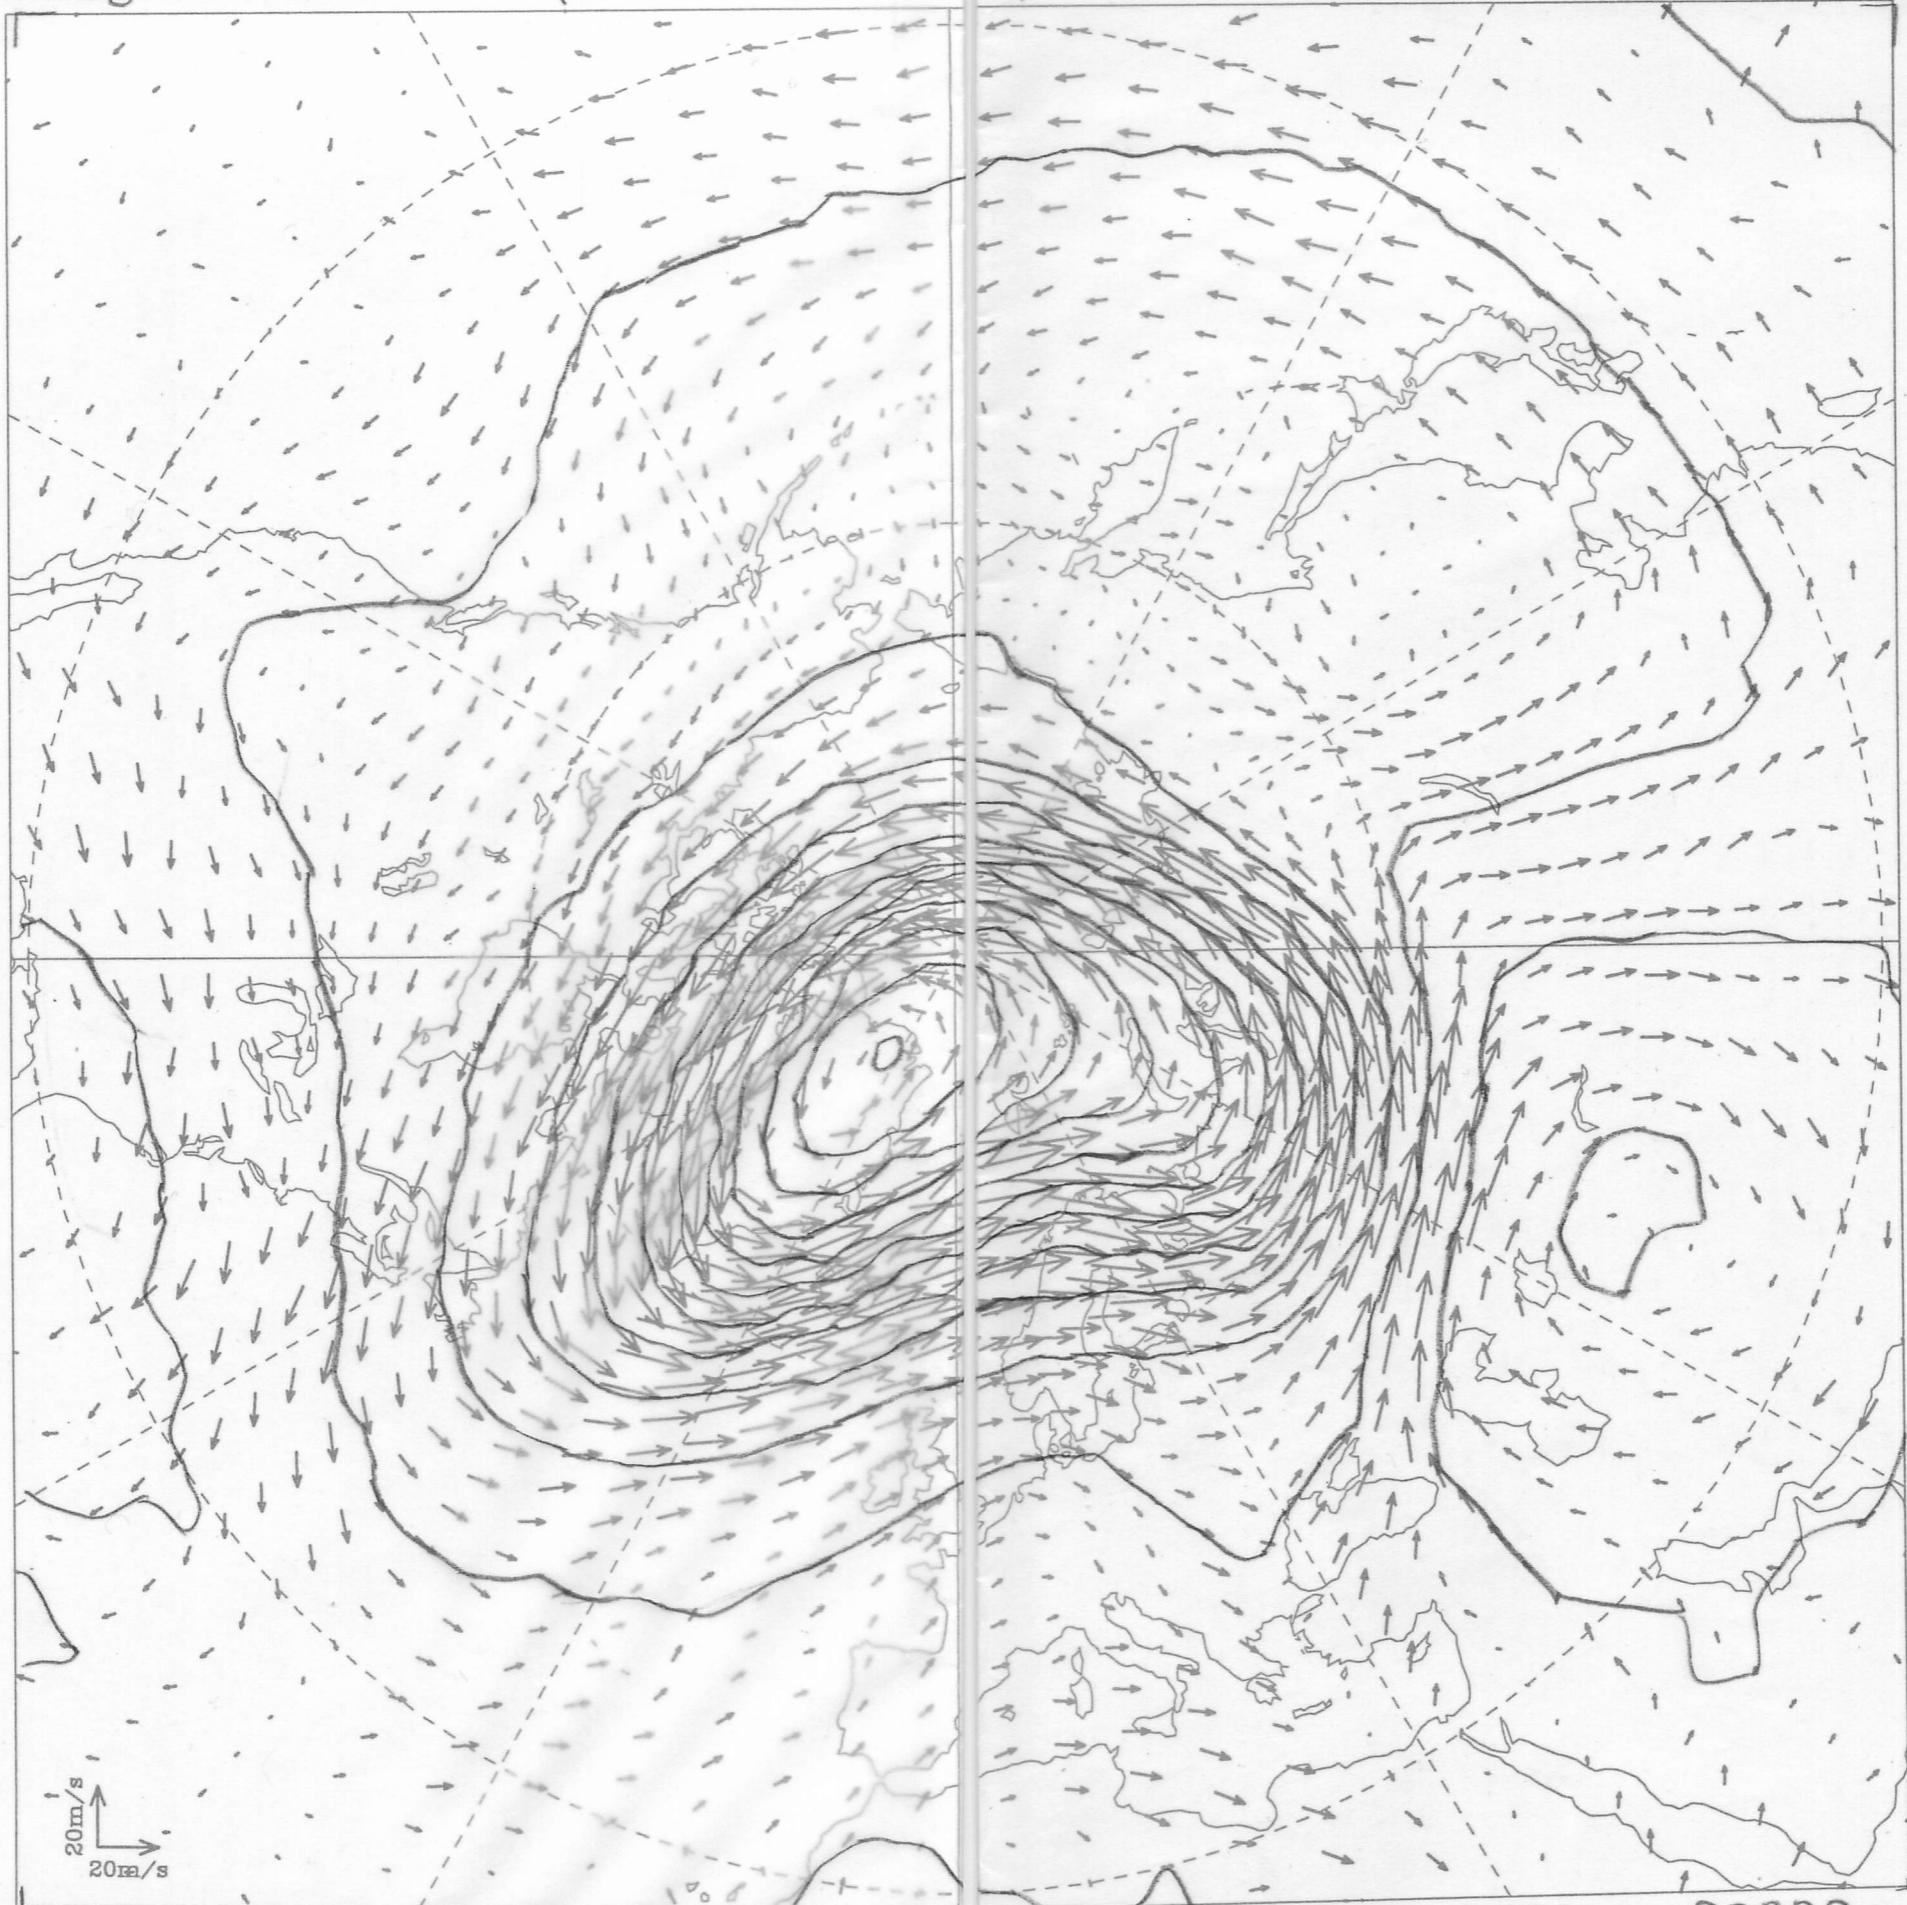

Weight at 50hPa ( $\times 10m + 20000m$ )

Apr. 7, 2007

o: lower than 20000m

25100193 佐佐木風夏

Wind at 50hPa  
Height at 50hPa ( $\times 10m + 20000m$ )

Apr. 8, 2007

38100154 丸茂亮太

Wind at 50hPa (x10m +20000m)

38100/67

Wind at 50hPa (x10m +20000m)

Apr. 12, 2007

小島里

Weight at 505Pa ( $\times 10m + 20000m$ )

Apr. 13, 2007

o: lower than 20000m

木下智誠