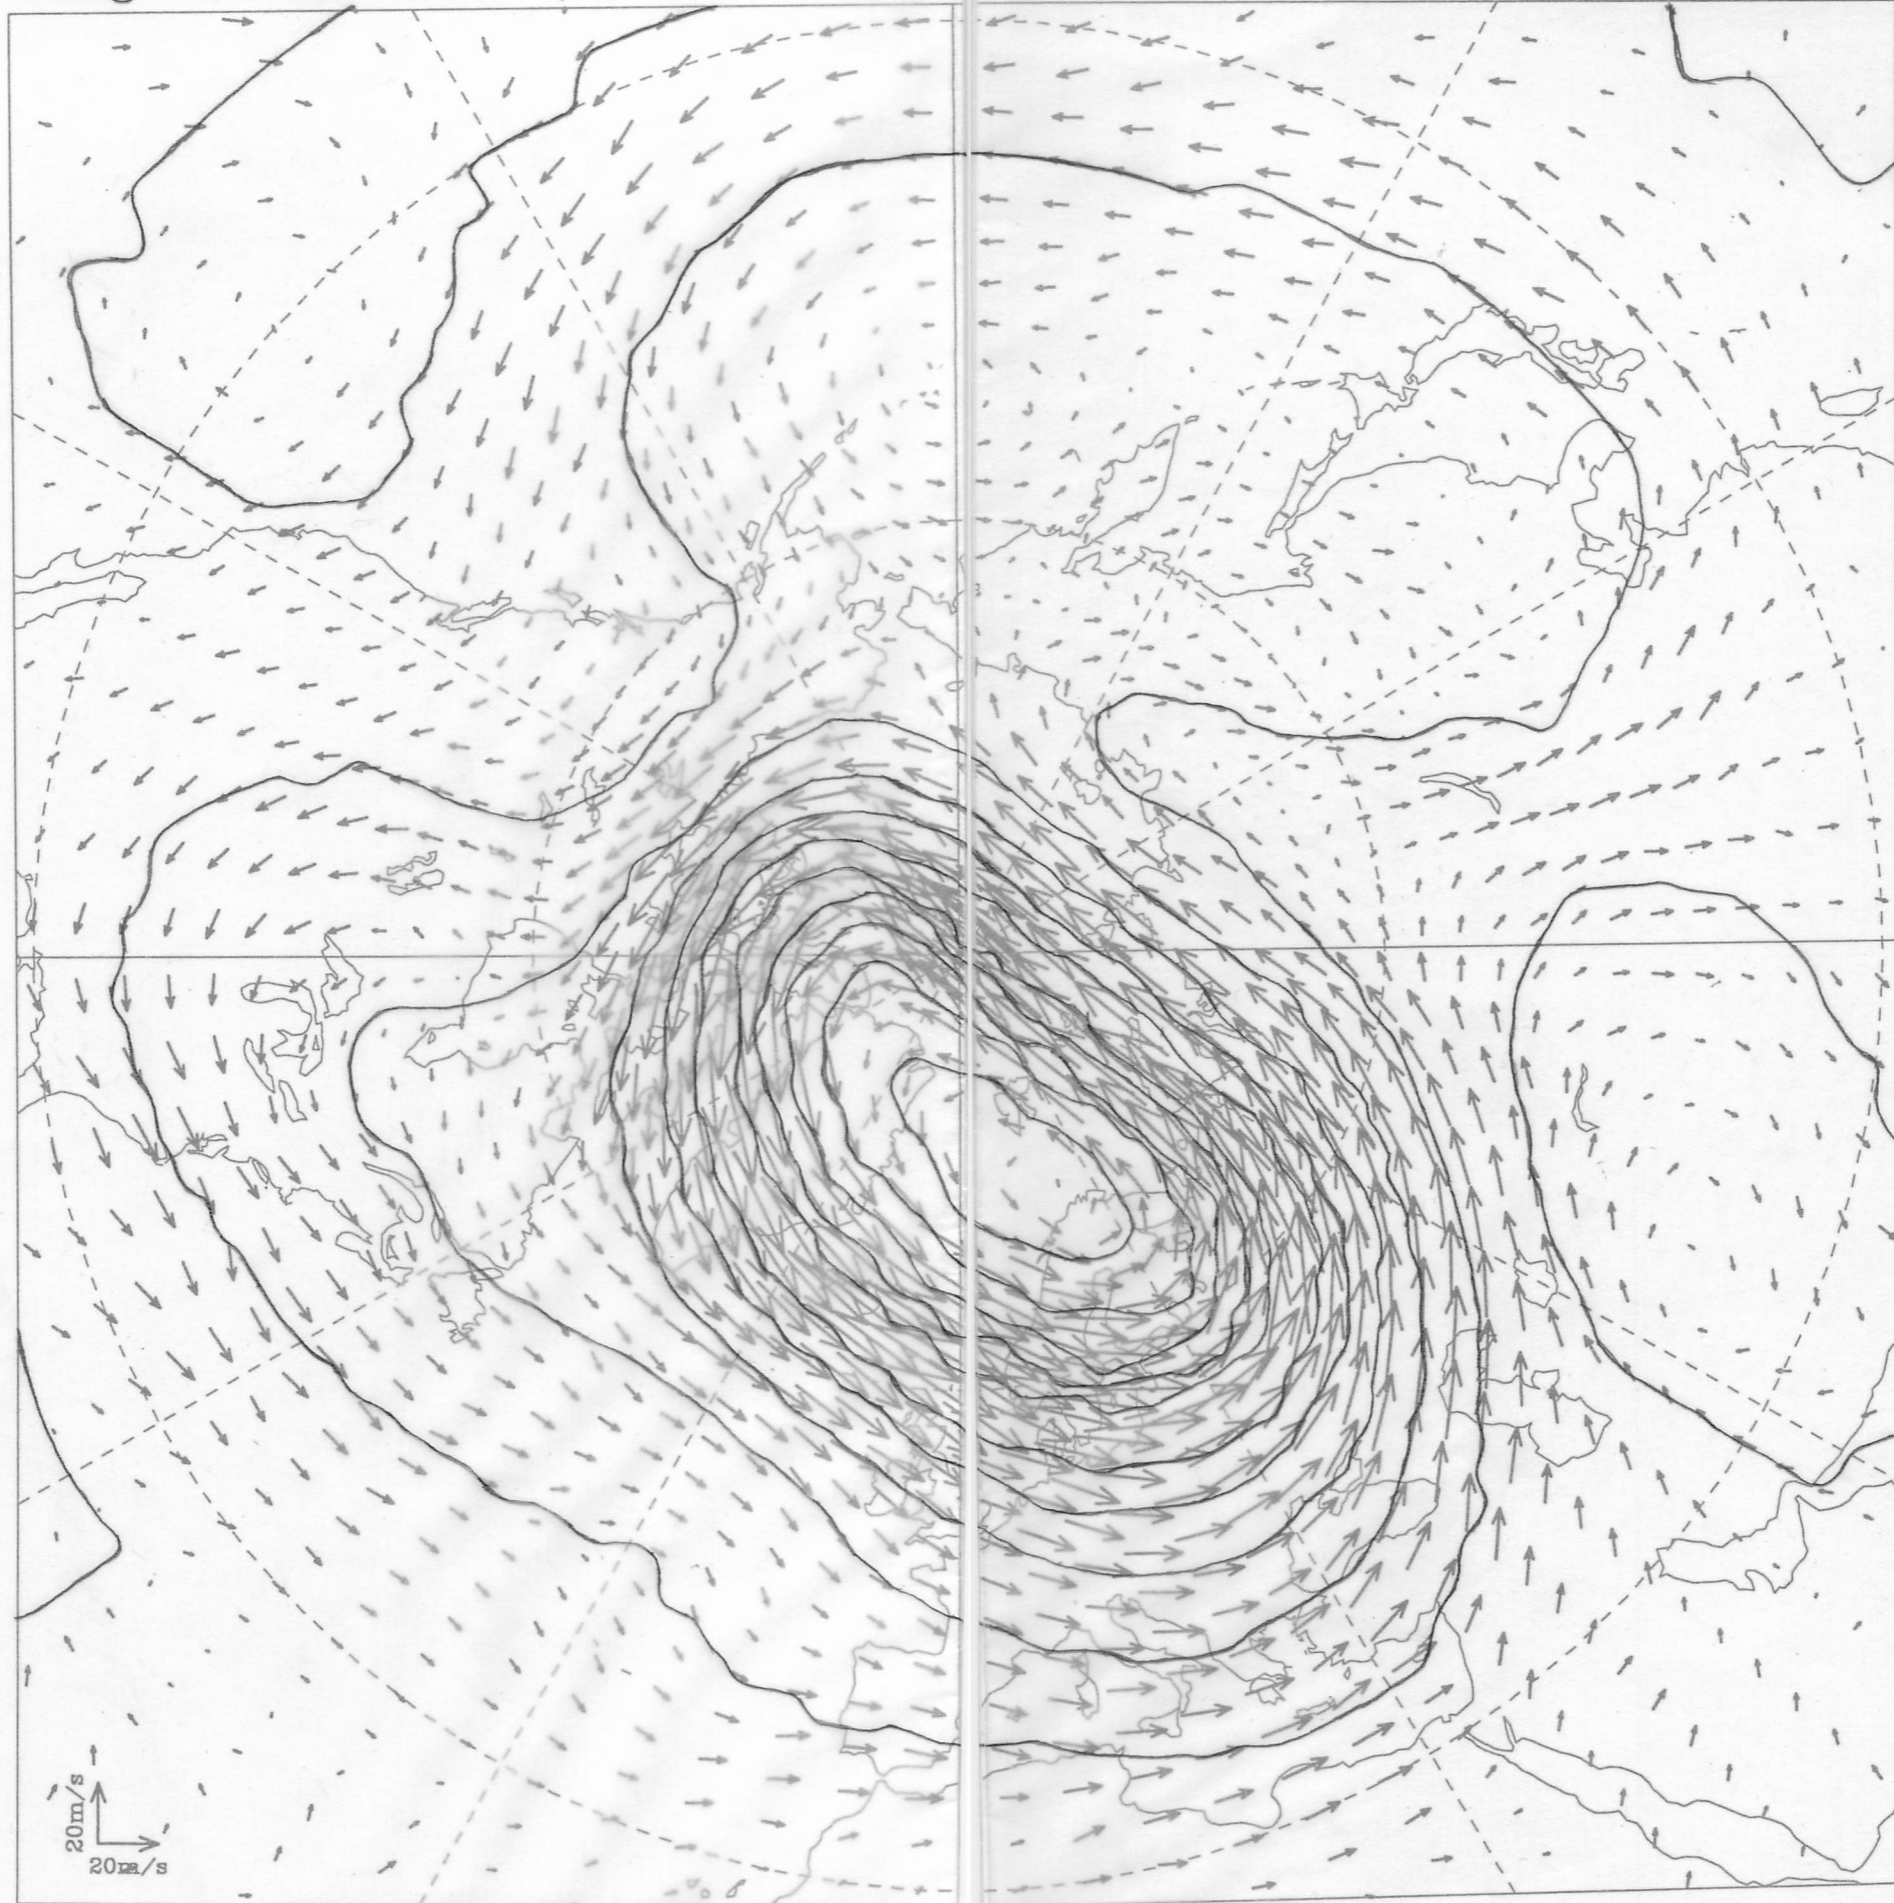

Weight at 50hPa ( $\times 10m + 20000m$ )

Apr. 7, 2007

o: lower than 20000m

25100193 佐佐木風夏

Wind at 50hPa  
Height at 50hPa ( $\times 10m + 20000m$ )

Apr. 8, 2007

38100154 丸茂亮太

Wind at 50hPa (x10m +20000m)

Apr. 9, 2007

38100083 72°E

Weight at 50hPa ( $\times 10m + 20000m$ )

Apr. 10, 2007

水産47組 38100208 三上 大樹

Wind at 50hPa ( $\times 10m + 20000m$ )

Apr. 11, 2007

石本有紀