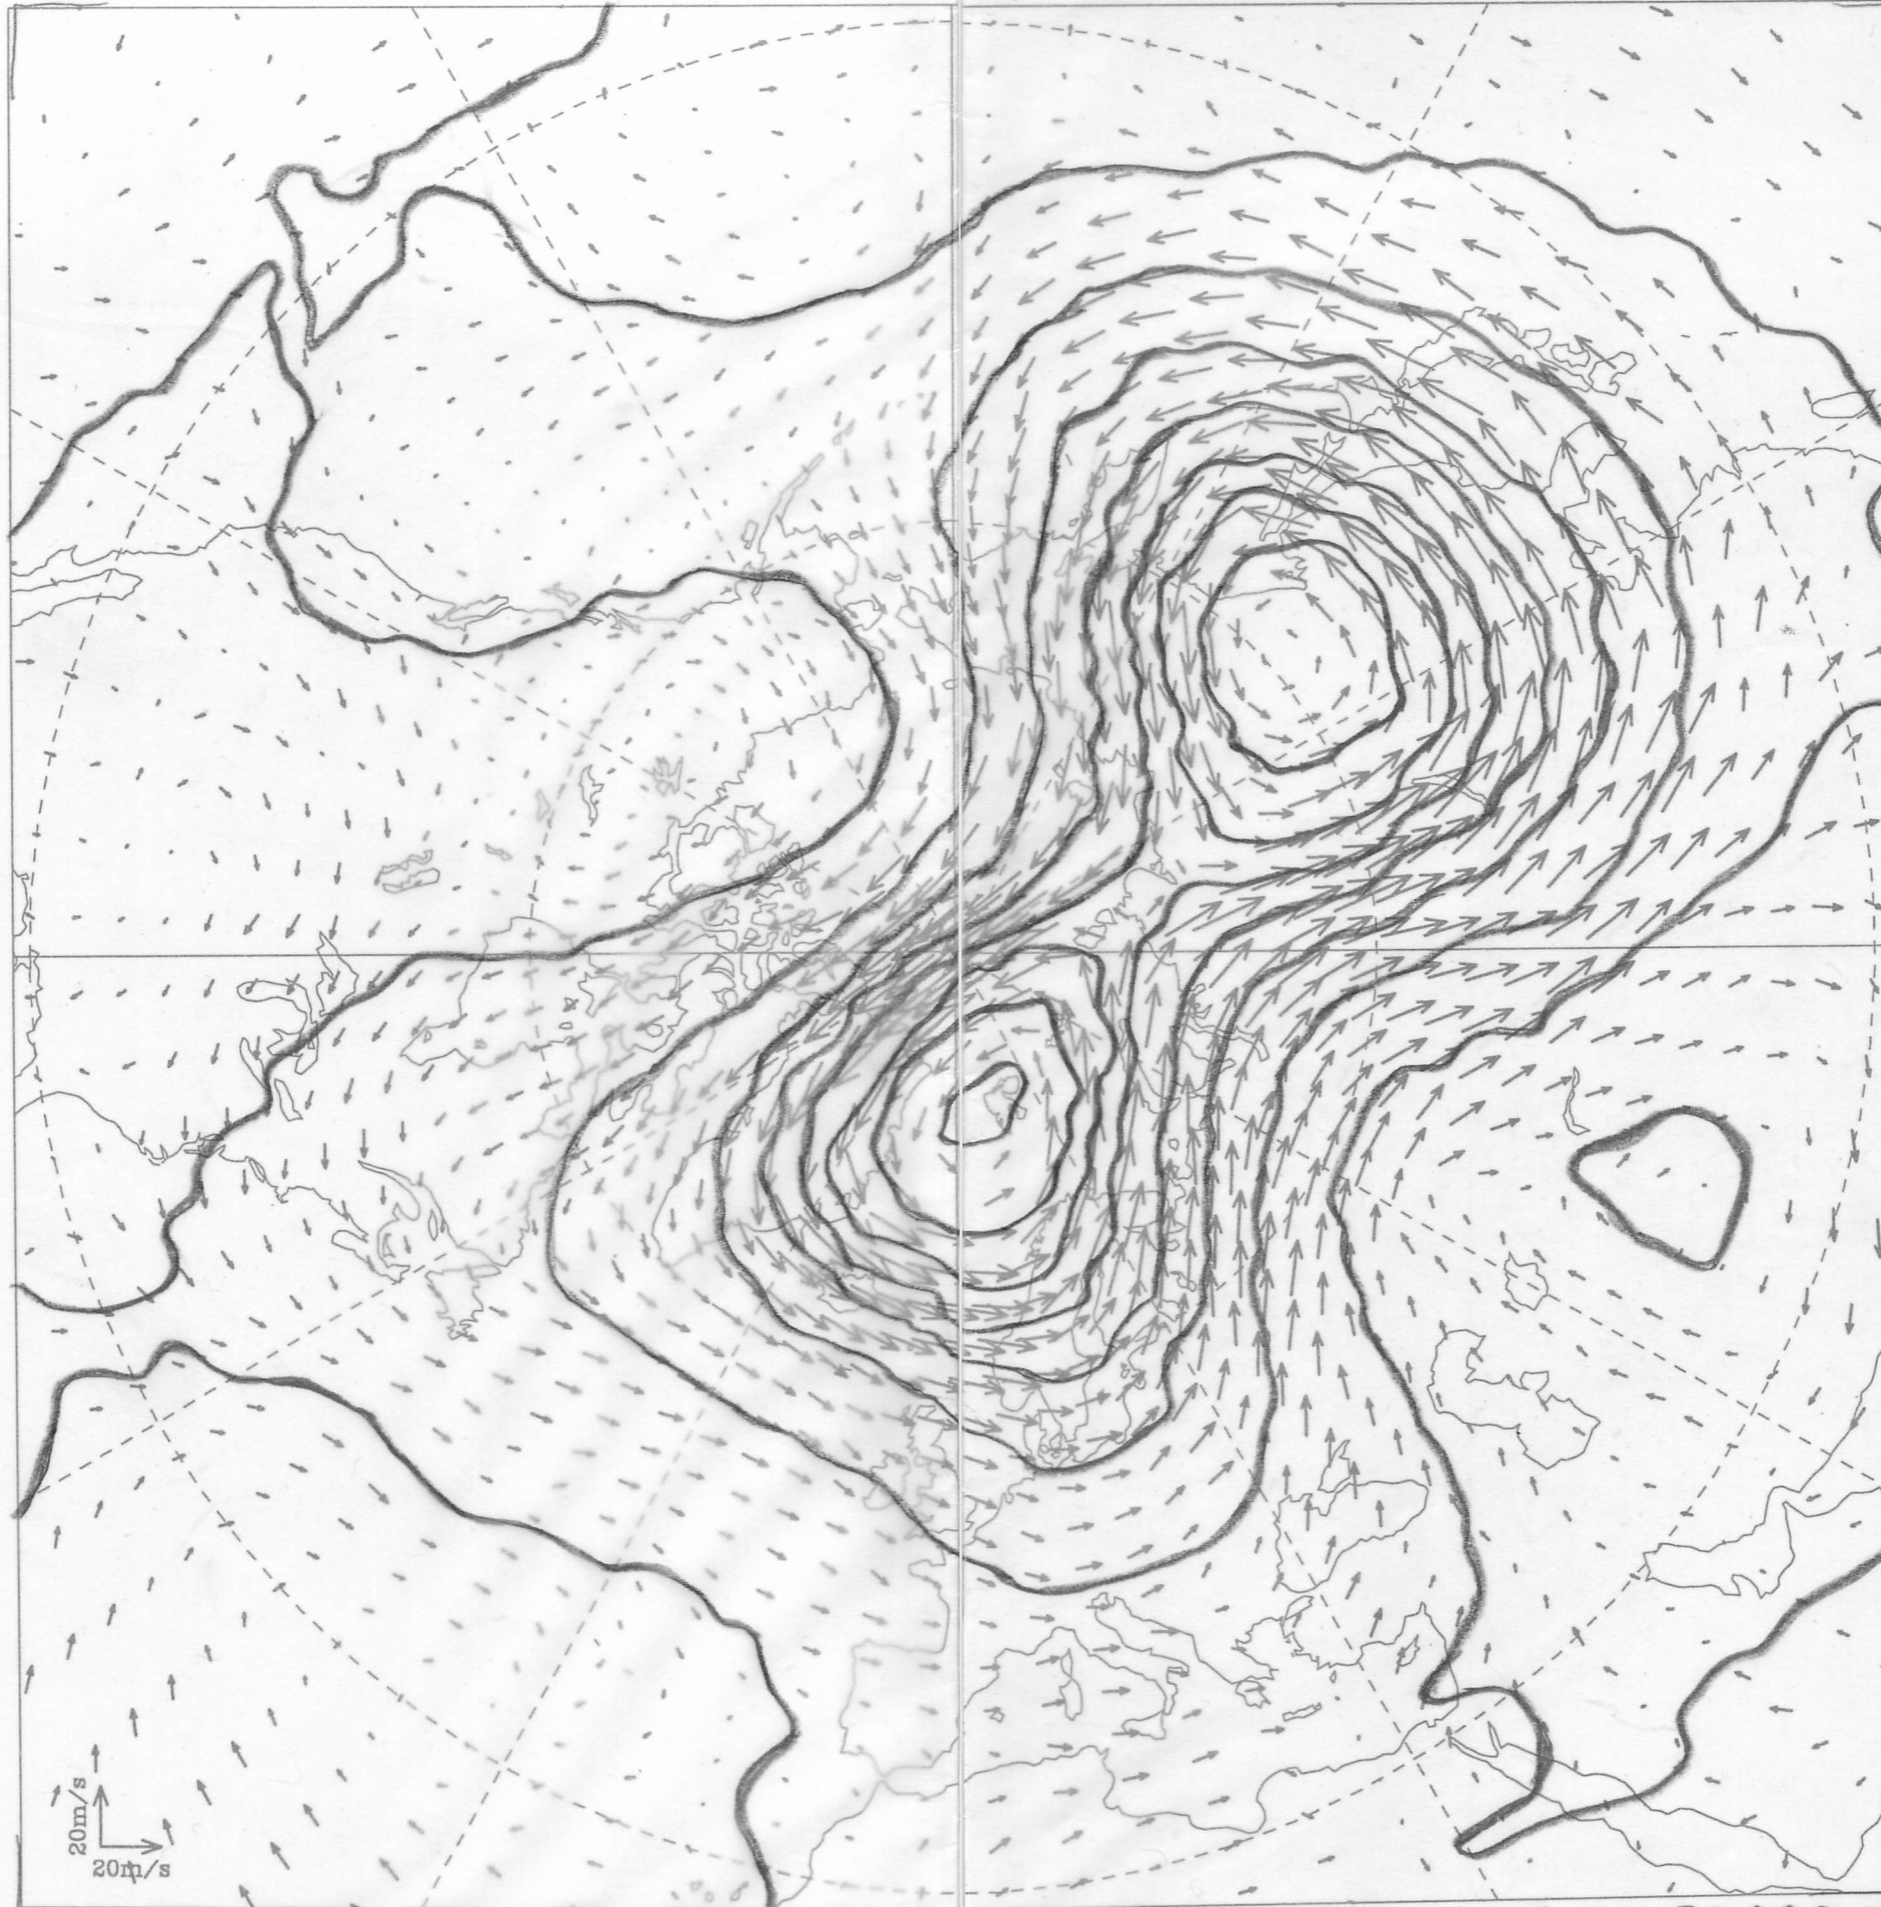

Wind at 50hPa ( $\times 10m + 20000m$ )

Apr. 21, 2007

o: lower than 20000m

42100241 伊東陽香

Wind at 50hPa  
Height at 50hPa

Apr. 22, 2007

Height at 50hPa ( $\times 10m + 20000m$ )  
Wind at 50hPa

Apr. 23, 2007