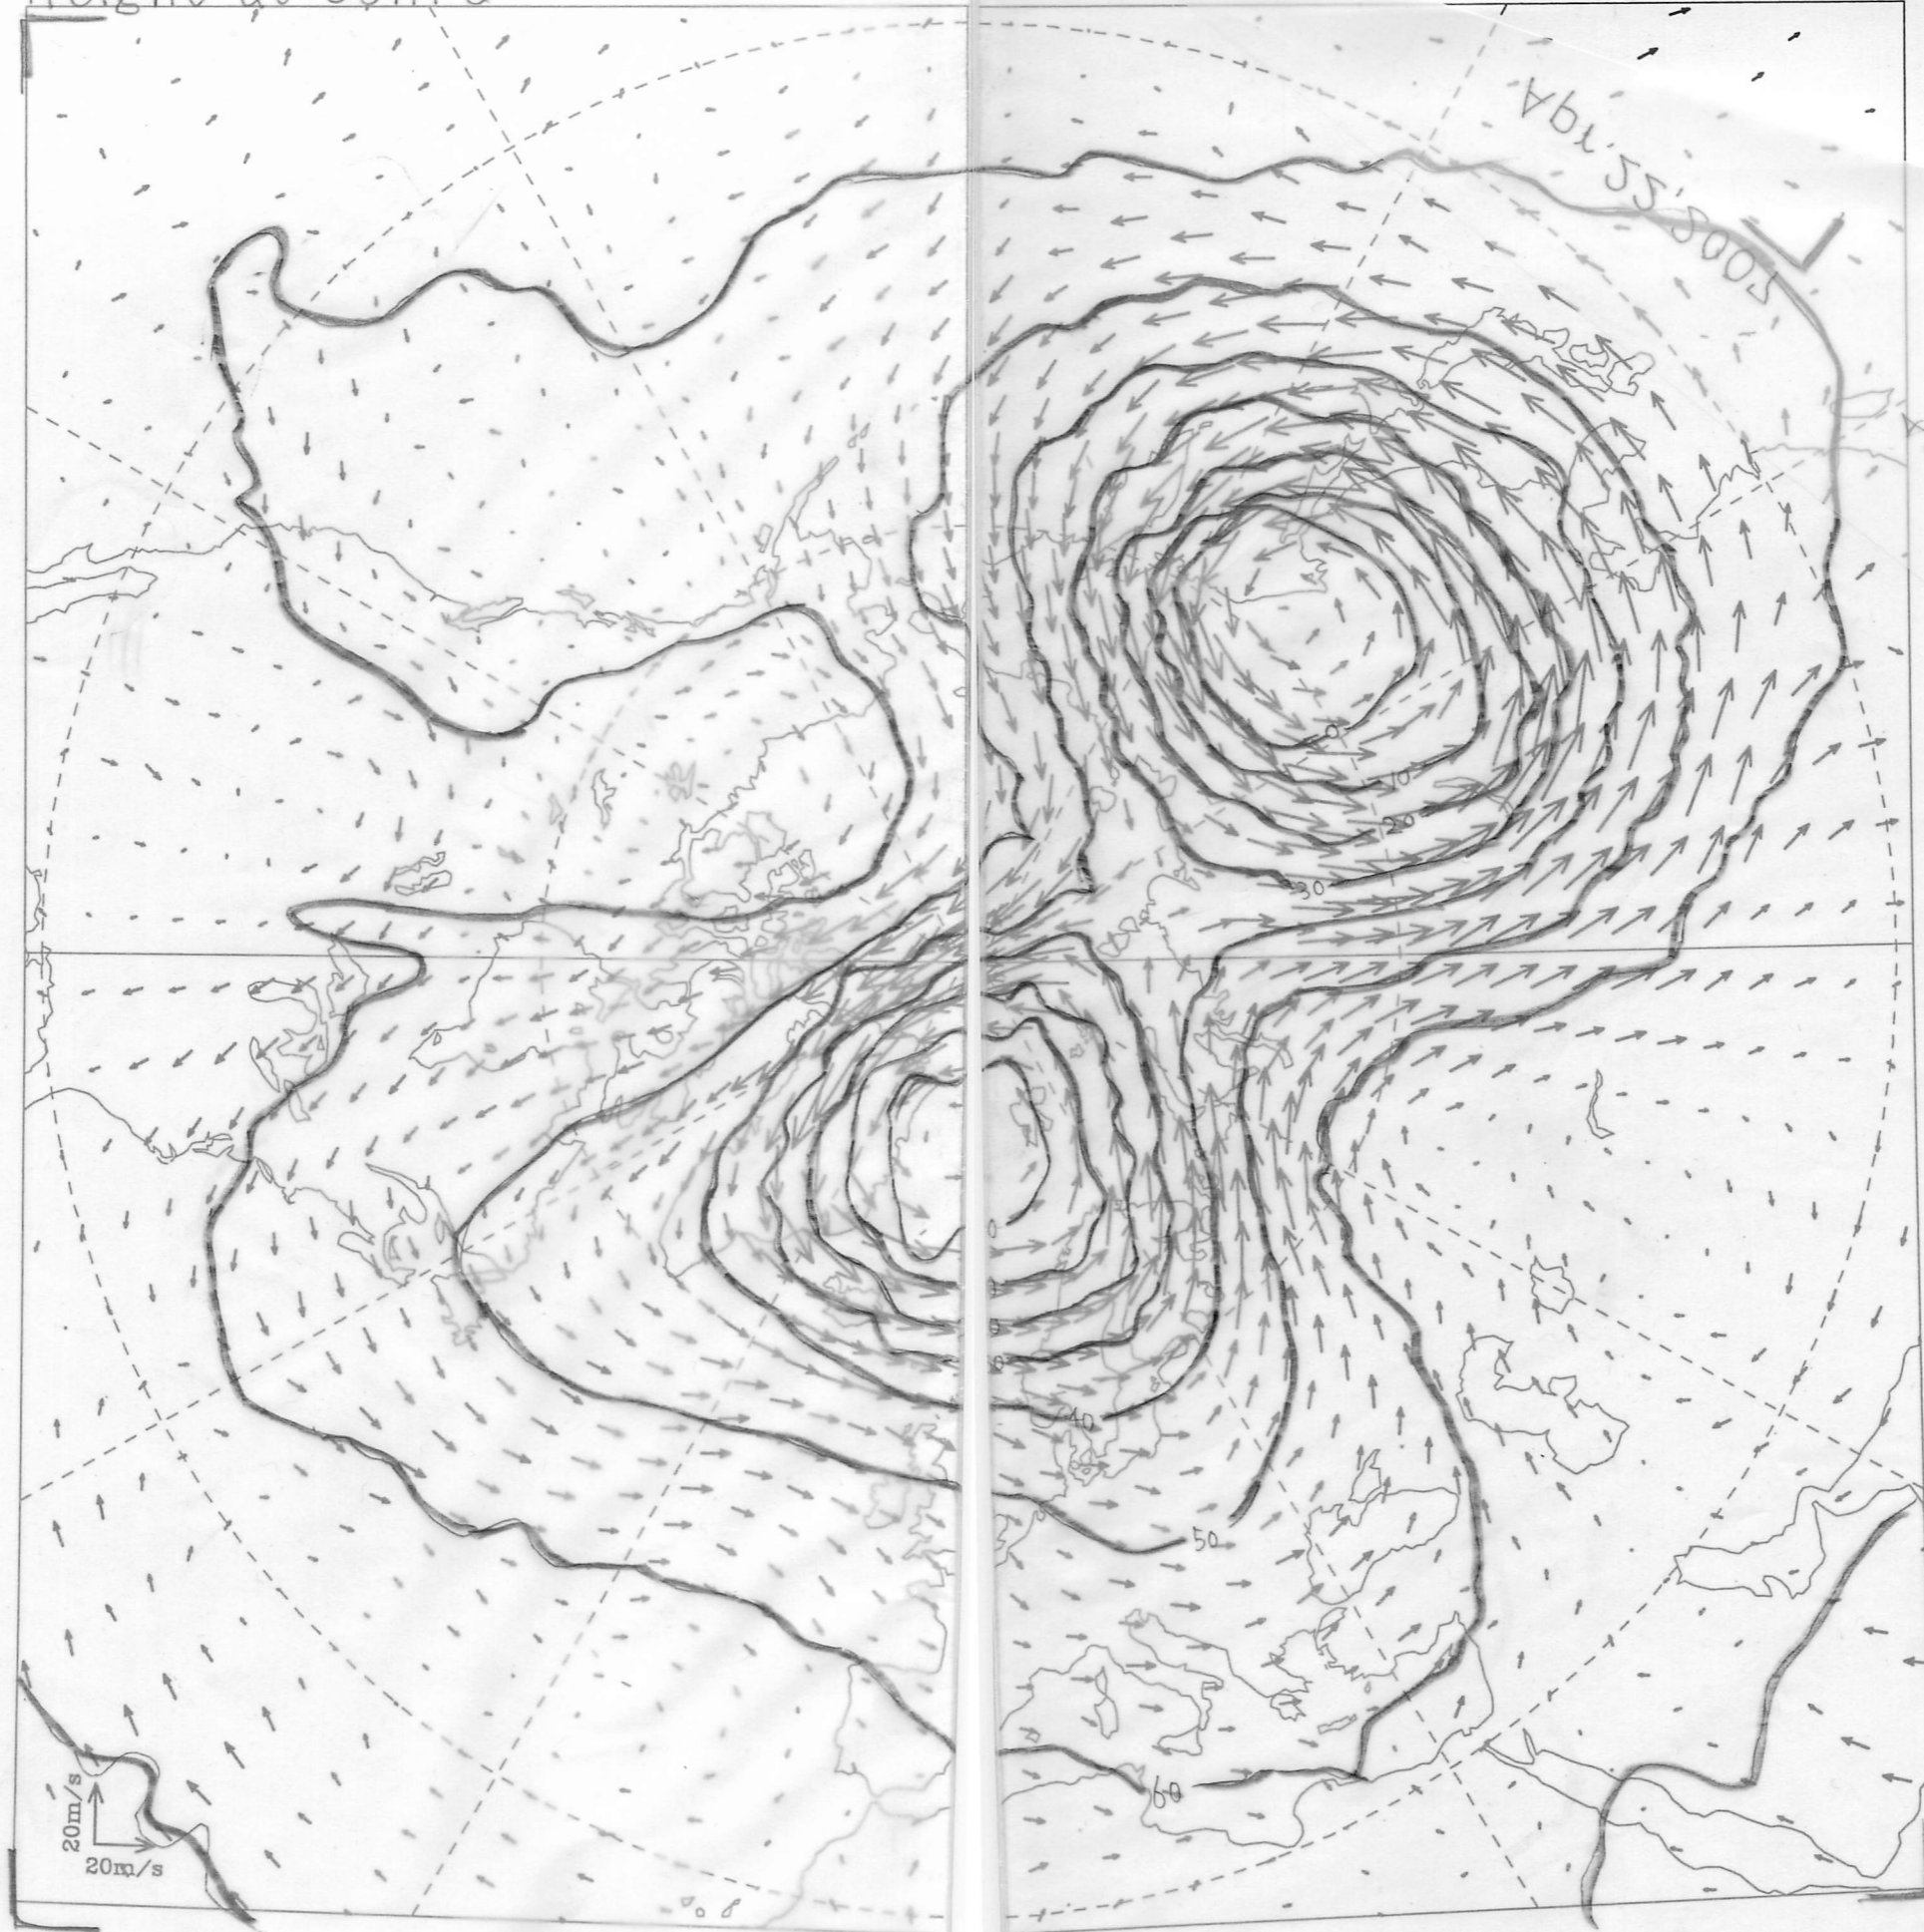

Wind at 50hPa ( $\times 10m + 20000m$ )

Apr. 21, 2007

o: lower than 20000m

42100241 伊東陽香

Wind at 50hPa  
Height at 50hPa

Apr. 22, 2007

Height at 50hPa ( $\times 10m + 20000m$ )  
Wind at 50hPa

Apr. 23, 2007