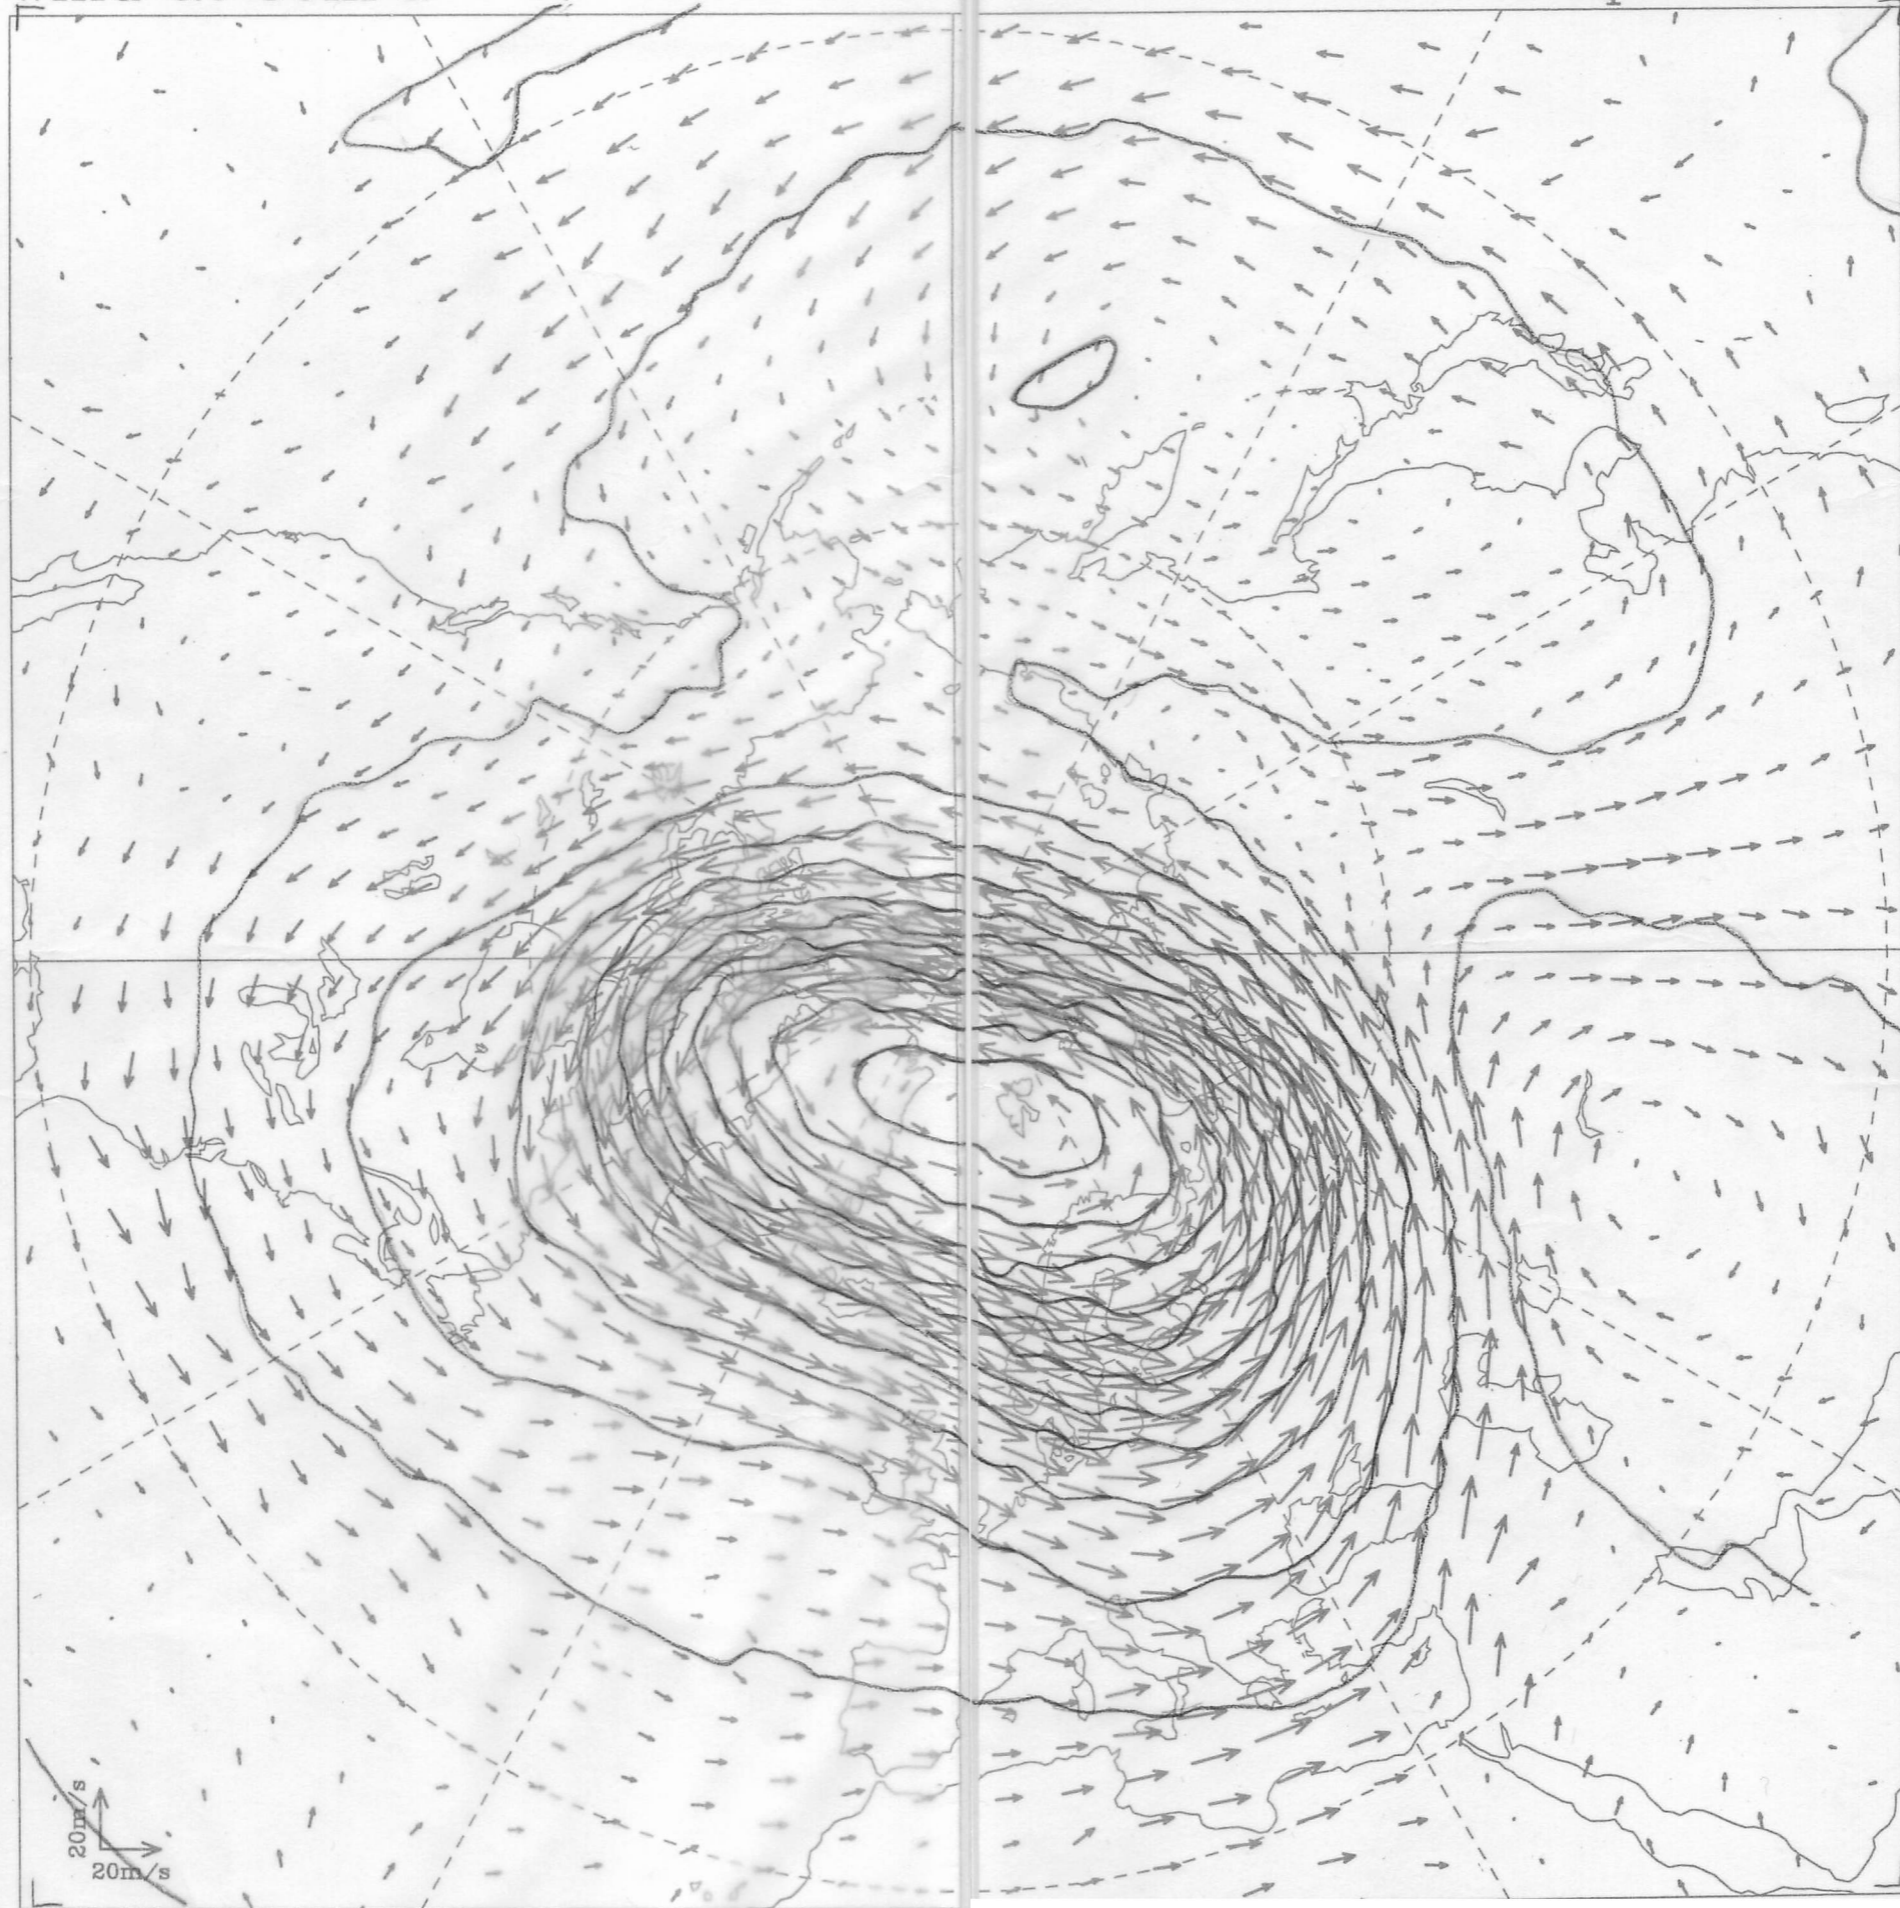

Wind at 50hPa ($\times 10m + 20000m$)

Apr. 11, 2007

石本有紀

38100/67