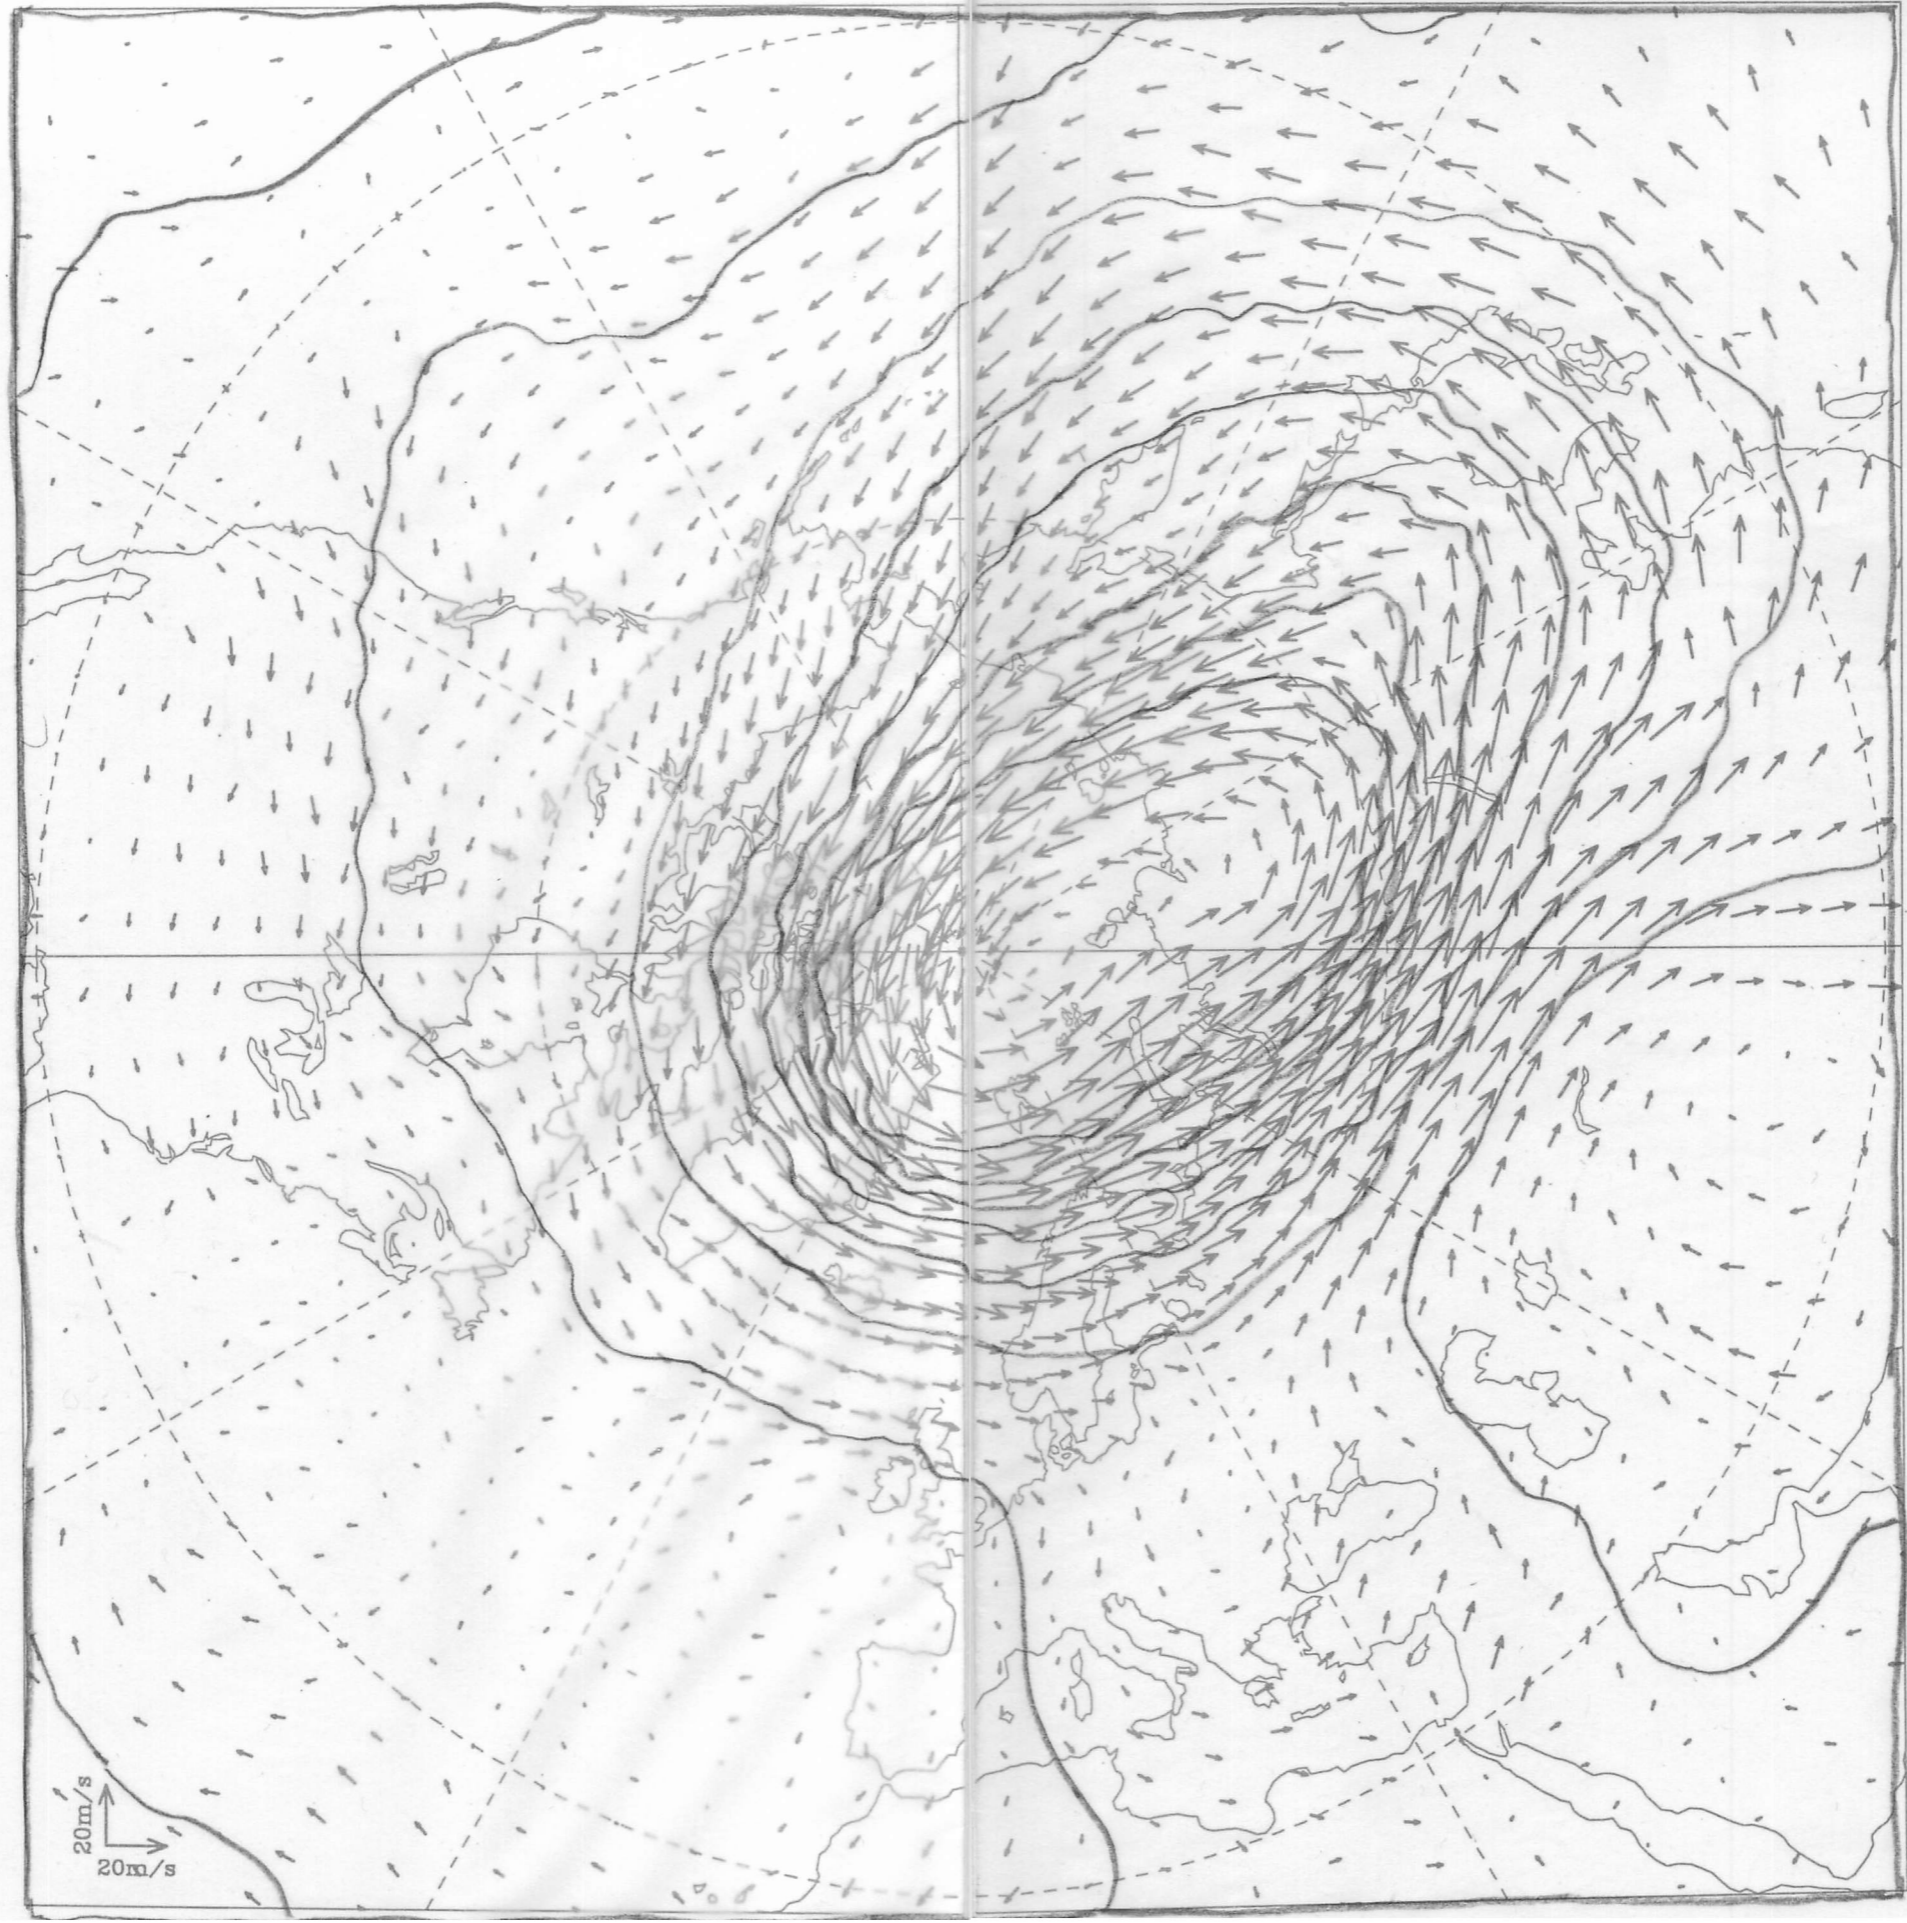

Wind at 50hPa

Apr. 17, 2007

4/17 藤本
昌孝
(200729)