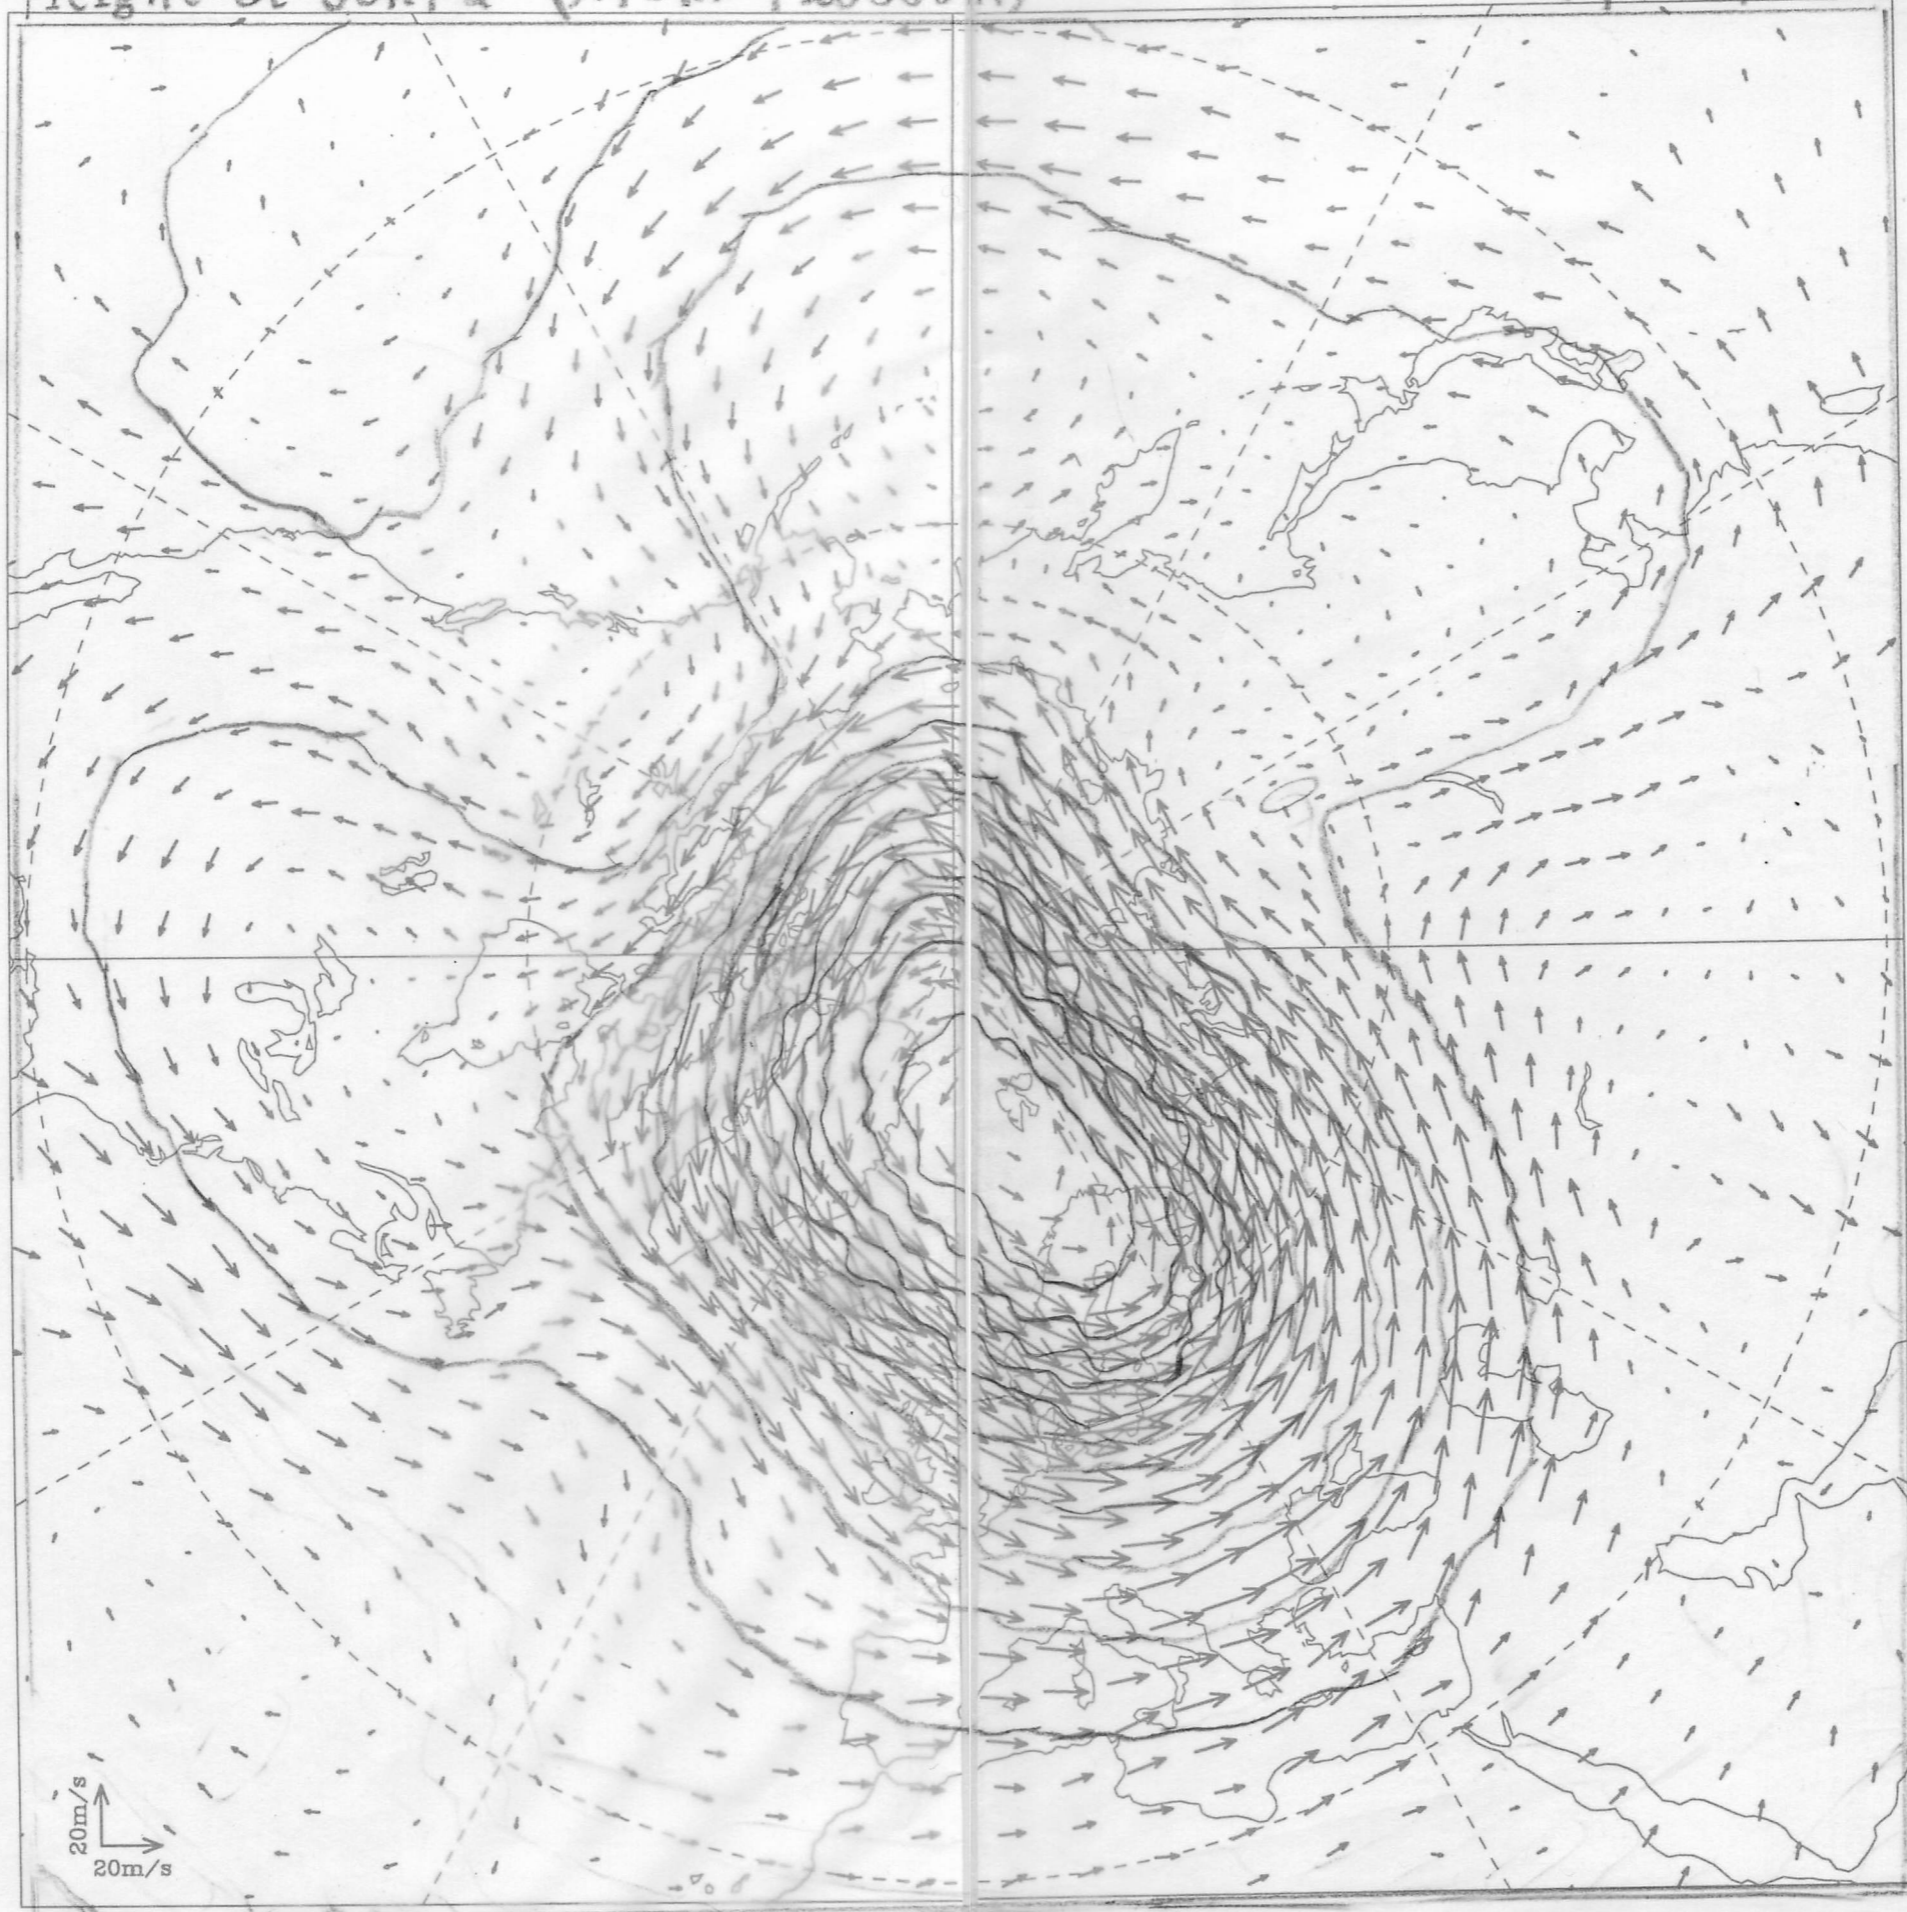

Wind at 50hPa (x10m +20000m)

Apr. 9, 2007

38100083 72°E