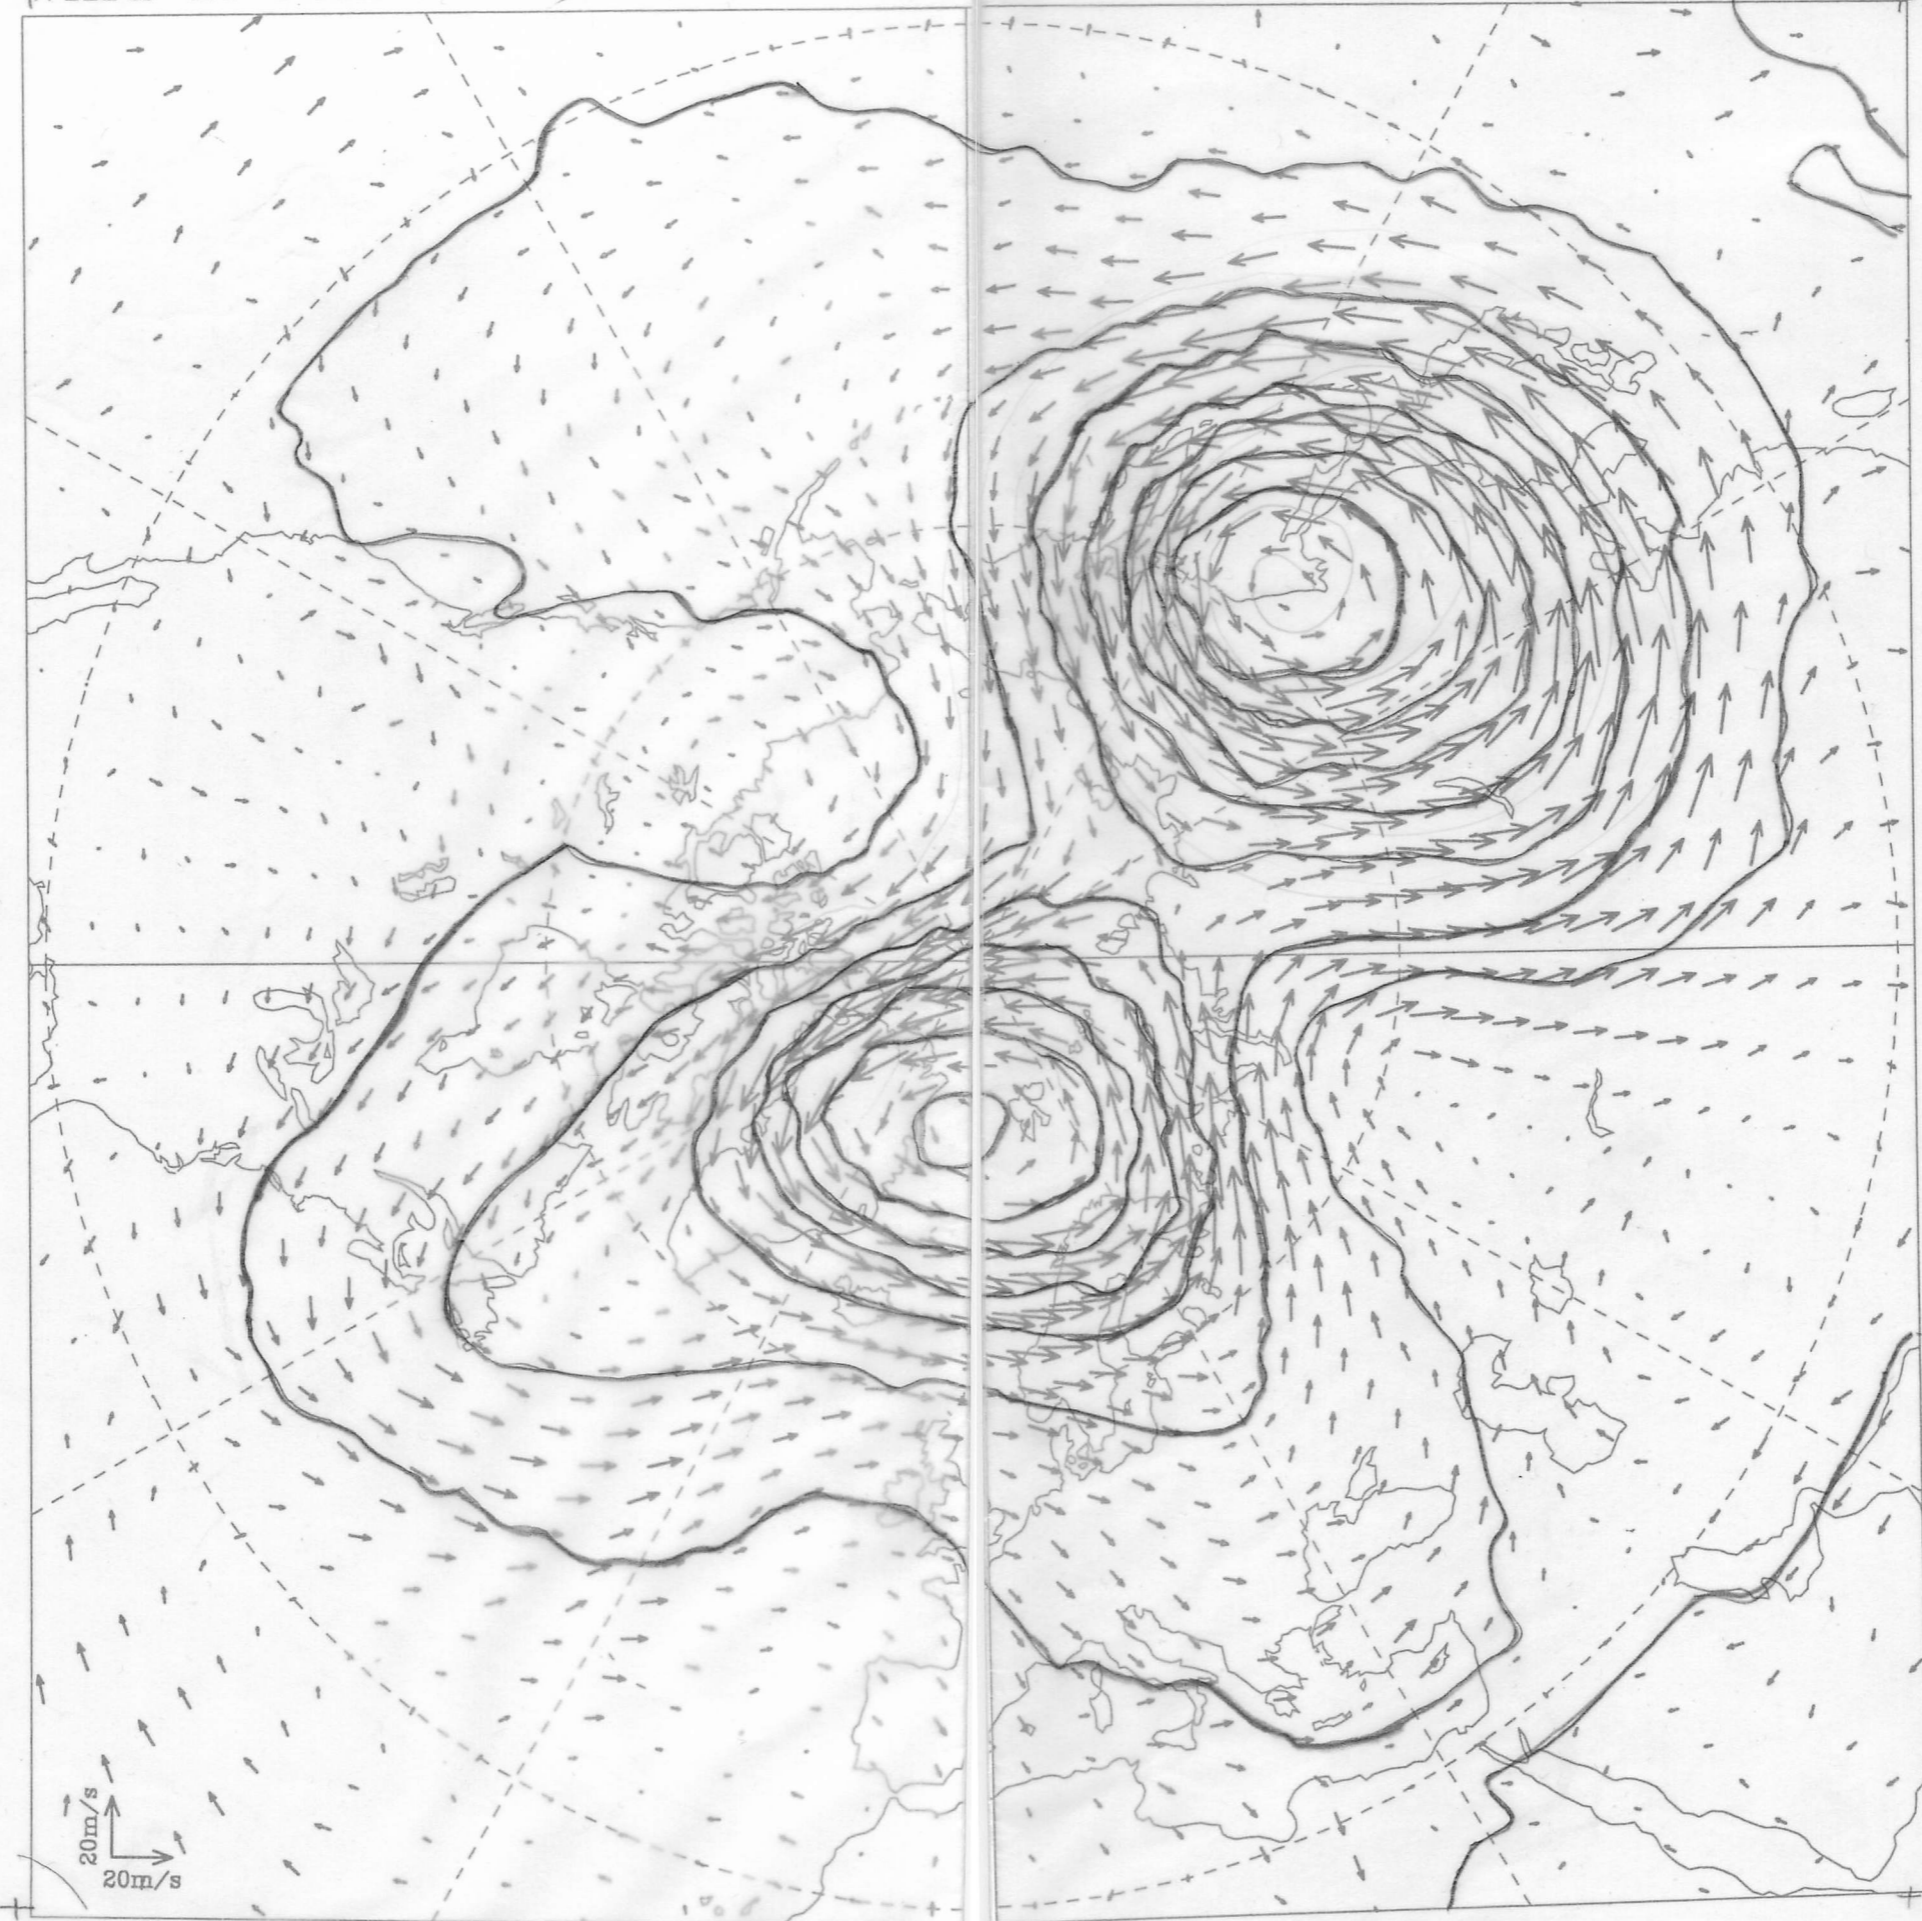

Wind at 50hPa ( $\times 10m + 20000m$ )

Apr. 21, 2007

o: lower than 20000m

42100241 伊東陽香

Wind at 50hPa  
Height at 50hPa

Apr. 22, 2007

Height at 50hPa ( $\times 10m + 20000m$ )  
Wind at 50hPa

Apr. 23, 2007

松田 貴子

Wind at 50hPa

Apr.24,2007

宮岡大貴

42100619  
松崎晴香

Wind at 50hPa

Apr.25,2007

Height at 505Pa (x10m +20000m)