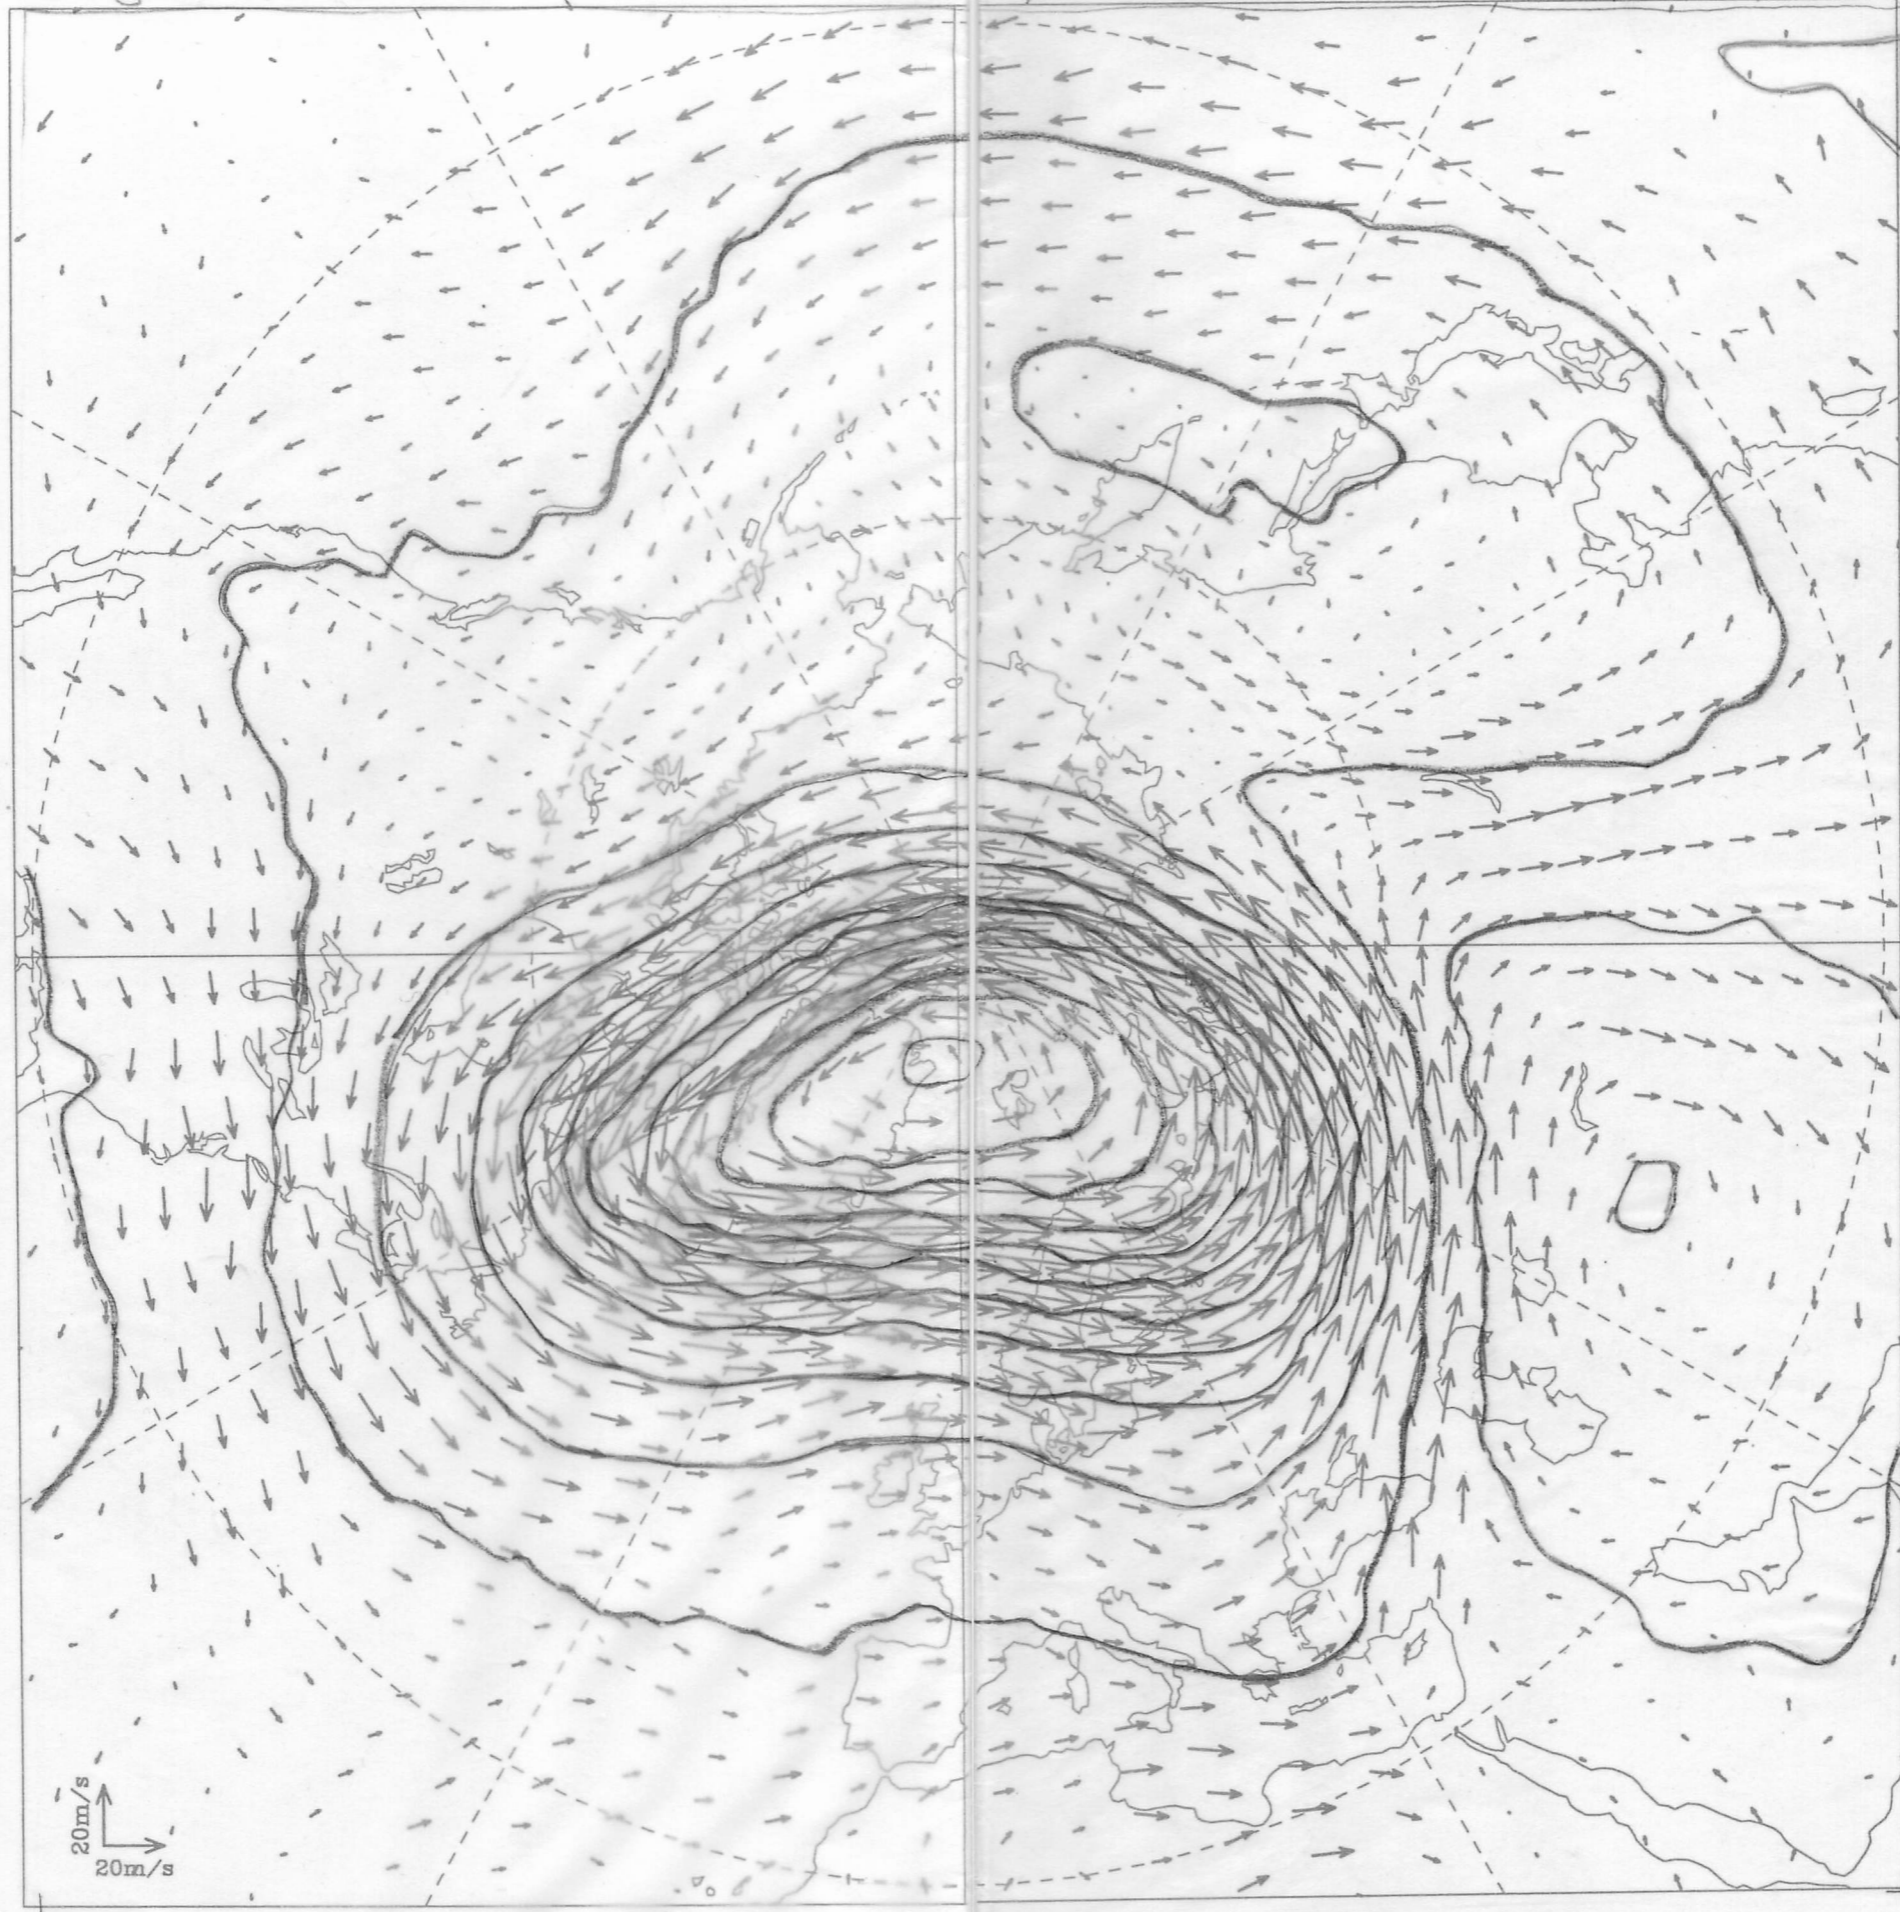

Weight at 50hPa ( $\times 10m + 20000m$ )

Apr. 7, 2007

o: lower than 20000m

25100193 佐佐木風夏

Wind at 50hPa  
Height at 50hPa ( $\times 10m + 20000m$ )

Apr. 8, 2007

38100154 丸茂亮太

Wind at 50hPa (x10m +20000m)

Apr. 9, 2007

38100083 72°E

Weight at 50hPa ( $\times 10m + 20000m$ )

Apr. 10, 2007

水産47組 38100208 三上 大樹

Wind at 50hPa ( $\times 10m + 20000m$ )

Apr. 11, 2007

石本有紀

38100/67

Wind at 50hPa (x10m +20000m)

Apr. 12, 2007

小島里

Weight at 505Pa ( $\times 10m + 20000m$ )

Apr. 13, 2007

o: lower than 20000m

木下智誠