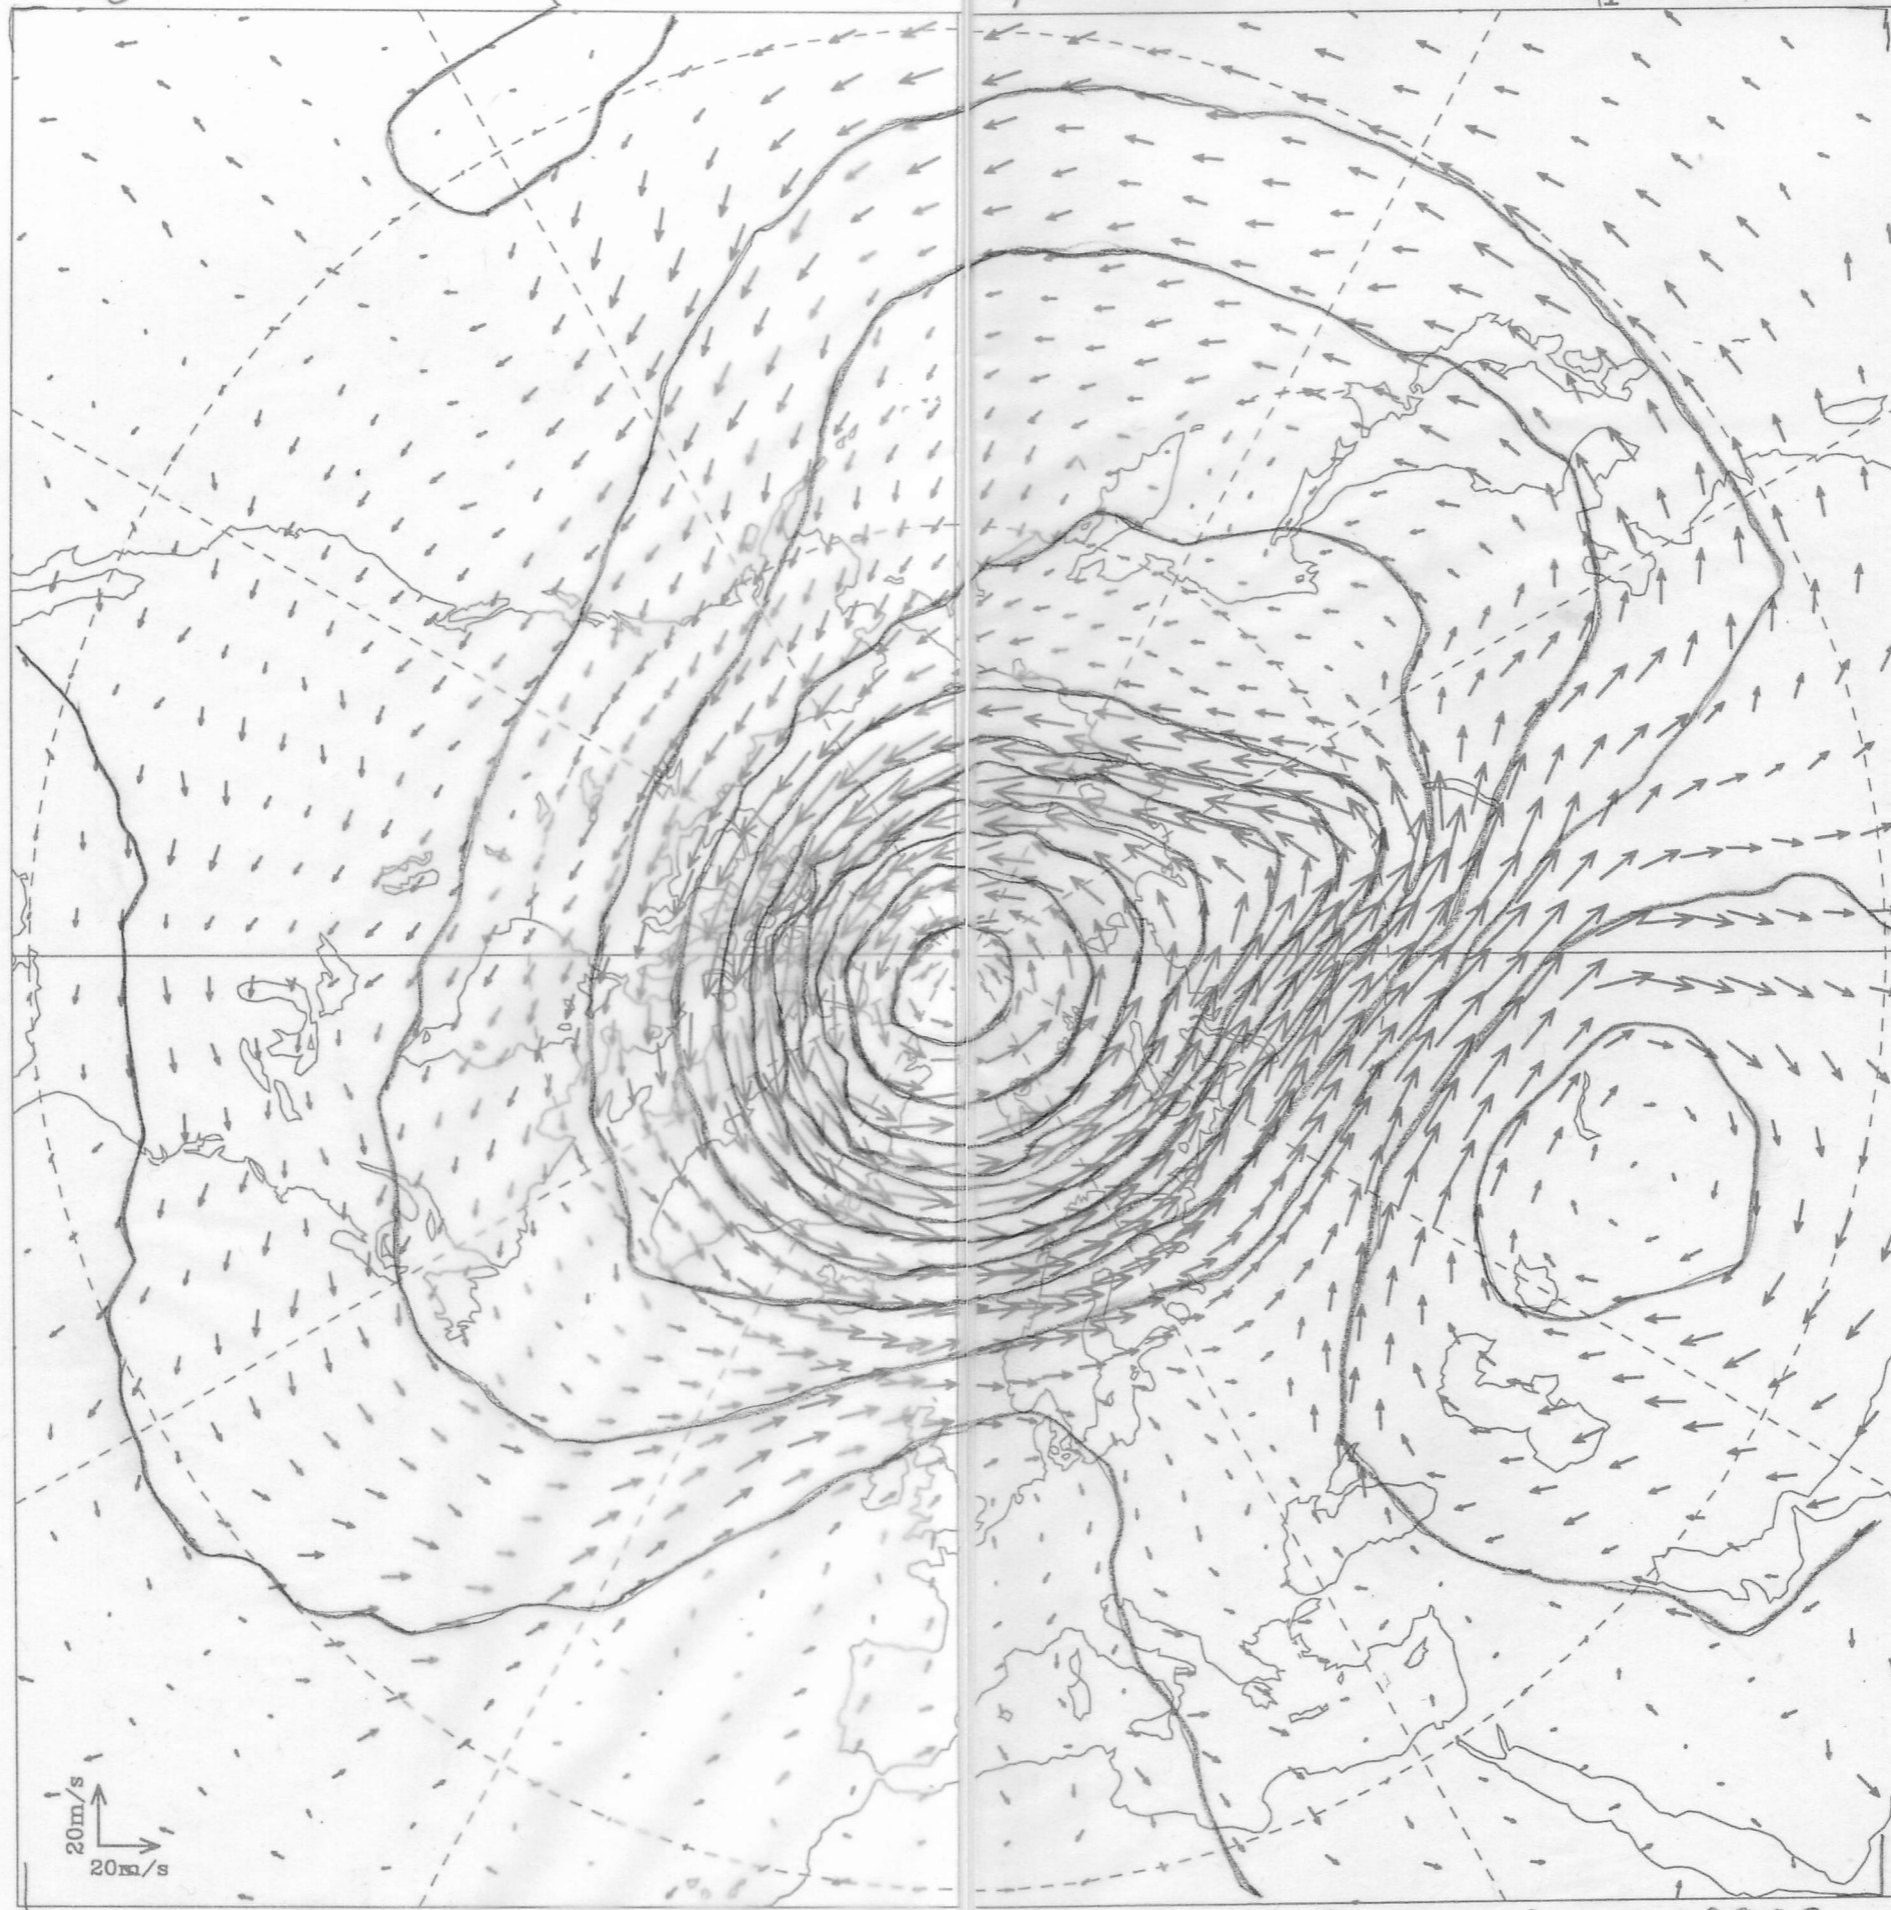

Weight at 50hPa ( $\times 10m + 20000m$ )

Apr. 7, 2007

o: lower than 20000m

25100193 佐佐木風夏

Wind at 50hPa  
Height at 50hPa ( $\times 10m + 20000m$ )

Apr. 8, 2007

38100154 丸茂亮太

Wind at 50hPa (x10m +20000m)

Wright at 50hPa ( $\times 10m + 20000n$ )

Apr. 14, 2007

青井 智祥

Wind at 50hPa ( $\times 10m + 20000m$ )

Apr. 15, 2007

o: lower than 20000m

武内 智

Wind at 50hPa (x10m +20000m)